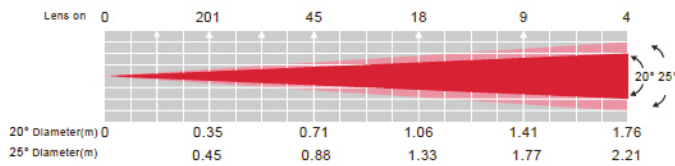

Specification

- Light Source: 1 x 36W TRI COB LED (rated at approximately 50,000 hrs)
- Rechargeable Lithium battery powered, with wireless DMX
- Battery Charge Time: 4 Hours
- Battery Life: 8 Hours Full On (With Full Charge)
- 5 DMX Channel modes: 3/4/5/5/9 channel modes (Two 5 DMX Channel Modes)
- 7 Operational modes: Static Color; Sound Active Mode; RGB Dimmer Mode; 3 ColorChange; 7 Color Change Mode; Color Fade; and DMX Controlled
- 32 built-in Color Macros
- Beam Angle: 20 Degrees (w/ Lens) 66 Degrees (w/o Lens)
- Power Draw: 38W total (Full On)
- AC IN/OUT outlets on rear to daisy chain power (up to 10 units @ 110V and 18 units @240V)
- Multi-voltage operation: AC 100-240V, 50/60Hz
- Dimensions (LxWxH): 8.25" x 7.75" x 9.75" / 210 x 200 x 250mm
- Weight: 12 lbs. / 5.5 kg.

RGB Color Mixing

R	2470	815	406	241	147	
G	3260	1054	540	316	198	(LUX)
B	5060	1644	839	486	324	
RGB	11950	3280	1545	940	611	

R	128	34	15	8	5	
G	239	68	29	16	10	(LUX)
B	325	81	38	22	14	
RGB	646	175	81	48	31