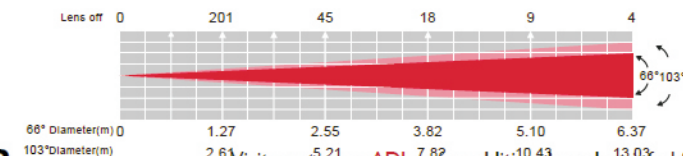

- Light Source: 1 x 36W TRI COB LED (rated at approximately 50,000 hrs)
- Rechargeable Lithium battery powered, with wireless DMX
- Battery Charge Time: 4 Hours
- Battery Life: 8 Hours Full On (With Full Charge)
- 5 DMX Channel modes: 3/4/5/5/9 channel modes (Two 5 DMX Channel Modes)
- 7 Operational modes: Static Color; Sound Active Mode; RGB Dimmer Mode; 3 ColorChange; 7 Color Change Mode; Color Fade; and DMX Controlled
- 32 built-in Color Macros
- Beam Angle: 20 Degrees (w/ Lens) 66 Degrees (w/o Lens)
- Power Draw: 38W total (Full On)
- AC IN/OUT outlets on rear to daisy chain power (up to 10 units @ 110V and 18 units @240V)
- Multi-voltage operation: AC 100-240V, 50/60Hz
- Dimensions (LxWxH): 8.25" x 7.75" x 9.75" / 210 x 200 x 250mm
- Weight: 12 lbs. / 5.5 kg.

RGB Color Mixing

R	2470	815	406	241	147	
G	3260	1054	540	316	198	(LUX)
B	5060	1644	839	486	324	
RGB	11950	3280	1545	940	611	

R	128	34	15	8	5	
G	239	68	29	16	10	(LUX)
B	325	81	38	22	14	
RGB	646	175	81	48	31	

Specification

- Light Source: 5x 5-Watt QUAD LEDs
- IP65, Outdoor Rated, par fixture with five Quad RGBA LEDs (4-in-1 Red, Green, Blue & Amber LEDs)
- Creates no RGBA shadows
- 8 Operational modes: Manual Color; Color Change; Color Jumping; Color Dreaming: Auto (Program Run); Sound Active, WiFLY and DMX Controlled
- 64 built-in Color Macros
- Beam angle: 40-degree
- 4-Pin Power AC IN/OUT outlets on rear to daisy chain power (up to 15 units)
- Power Draw: 35W total (All LED's @ Full On)
- Multi-voltage operation: AC 100-240V, 50/60Hz
- Dimensions (LxWxH): 10" x 7.5" x 12" / 250 x 190 x 300mm
- Weight: 10 lbs. / 4.2 kg.