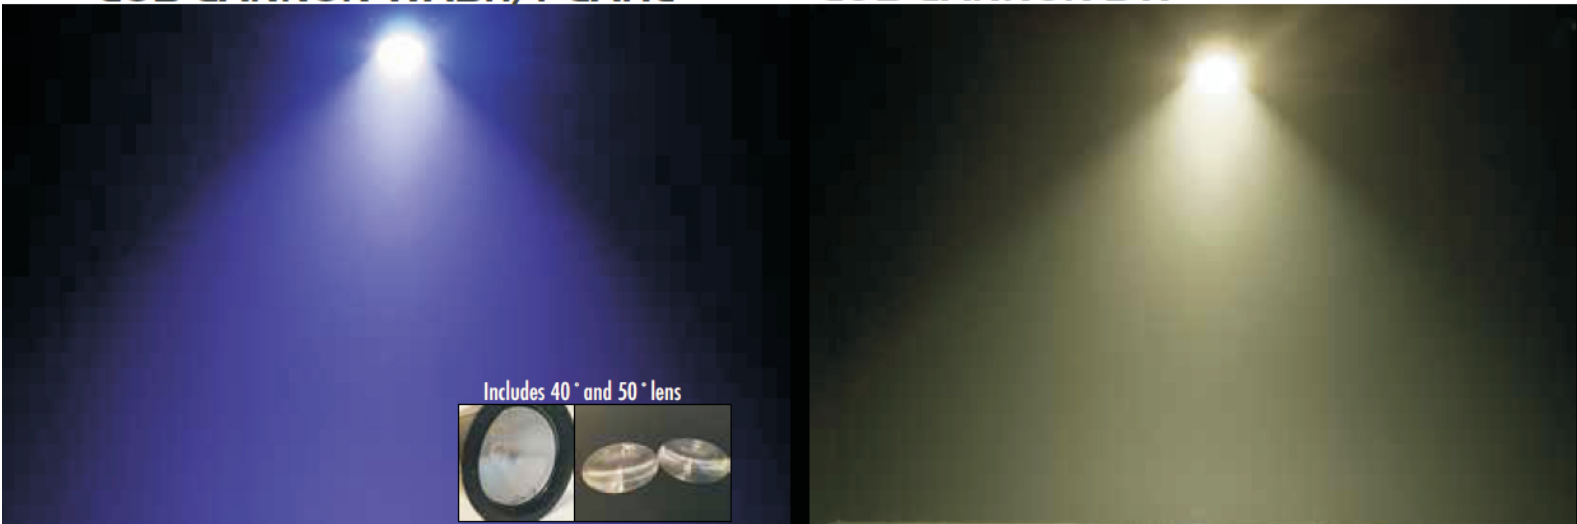

**COB CANNON WASH/PEARL**

**COB CANNON DW**

1223200045

**Specification**

- Light Source: 1x 150-Watt COB Quad LED (RGBA: 4-IN-1, rated at approximately 50,000 hrs)
- Use as Wash/par or Pixel Mapped for a stunning visual effect
- 7 DMX channel modes (3, 4, 5, 6, 7, 9, 10 ch.)
- Built-in Color Macros
- 5 selectable Dim Curves (Standard, Stage, TV, Architectural & Theatre)
- 80-degree beam angle
- Includes lens kit to change to 40-degrees or 50-degrees beam angle
- Compatible with wireless remote control ADJ RFC (sold separately)
- 3-pin XLR chassis mount connectors for DMX linking
- 3 & 5-pin XLR DMX IN/OUT
- Powercon In/Out
- Auto sensing power supply: AC 100V/60Hz - 240V/50Hz
- Dimensions (LxWxH): 16.5"x9.75"x7.75" / 415x245x192mm
- Weight: 9 lbs. / 4.1 kg.

**Specification**

- With one WW/CW COB LED
- COB Technology (Chip On Board) produces powerful, smooth Dynamic White mixing
- 150w ww/cw COB
- Built-In preset colors and programs
- Flicker Free operation (No flickering on camera)
- LED pulse and strobe effect
- Electronic Dimming: 0 - 100%
- Selectable Dim Curves (Standard, Stage, TV, Architectural & Theatre)
- Beam angle: 40-degrees & 50-degrees with supplied lens kit
- 3-pin XLR chassis mount connectors for DMX linking
- Power Con in/out to daisy chain power
- 4-button digital DMX display on rear panel
- Compatible with wireless remote control (sold separately)
- Single yoke allows fixture to be mounted
- Approximately 50,000 hrs
- Auto sensing power supply: AC 100V/60Hz - 240V/50Hz