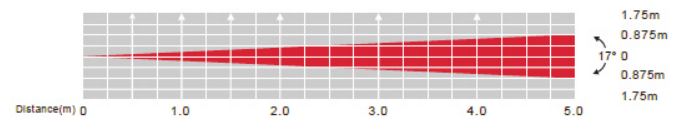

Photometric

CW	D17	3130	876	323	203	127.7	(LUX)

Visit us at www.ADJ.eu for additional product info | Specifications are subject to change without notice