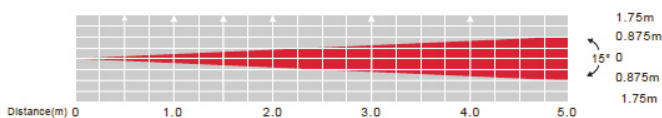

Photometric

CW	D17	3130	876	323	203	127.7	(LUX)

Visit us at www.ADJ.eu for additional product info | Specifications are subject to change without notice