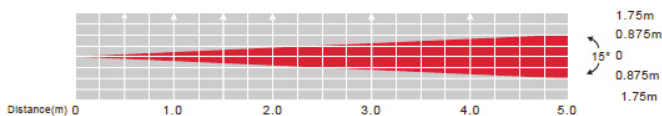

PINPOINT GOBO COLOR

1212200024

PINPOINT GOBO

1212200023

Specification

- 10W RGBA 4-in1 LED Pinspot
- Rechargeable battery powered
- Includes Frost Filter
- 17-33 degree beam
- Includes Power Adapter (DC 8.7V 1A)
- Power Consumption: 11W
- Battery Charge Time: 5 Hours (With POWER switch off)
- Battery Life: 5 Hours (Full On) / 18 Hours (In Energy Saving Mode w/ Full Charge)
- Dimensions (LxWxH): 9.75" x 4" x 2.75" / 245 x 102 x 70mm
- Weight: 3 lbs. / 1.1 kgs.

RGBA Color Mixing:

UC-IR
(Sold Separately)
1321000074

RECHARGEABLE BATTERY POWERED

AIRSTREAM IR
1226100319

Specification

- 10W CW LED Pinspot
- Rechargeable battery powered
- Includes Frost Filter
- 17-33 degree beam
- Includes Power Adapter (DC 8.7V 1A)
- Power Consumption: 11W
- 4 Gobos + 5 Color Filters
- Battery Charge Time: 5 Hours (With POWER switch off)
- Battery Life: 4 Hours (Full On) / 12.5 Hours (In Energy Saving Mode w/ Full Charge)
- Dimensions (LxWxH): 9.75" x 4" x 2.75" / 245 x 102 x 70mm
- Weight: 3 lbs. / 1.1 kgs.

UC-IR
(Sold Separately)
1321000074

RECHARGEABLE BATTERY POWERED

AIRSTREAM IR
1226100319

Photometric

R	D17	1677	162.7	74.1	39.4	25.7	(LUX)
G	D17	718	192.9	78.9	43.7	28.4	
B	D17	916	205	85.3	53.1	32.8	
A	D17	232	64.8	29.5	15.5	10.2	
RGBA	D17	1770	431	195.4	110.8	68.2	