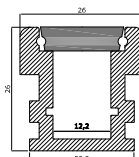

Advantages

- designed to meet IP67 waterproof level
- homogeneous illumination because of deep-seated
- LED Stripes walkable/passable, good heat output, easy installation, light in weight, environmentally friendly, modern design