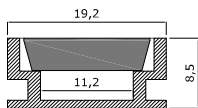

Delivery without accessories

HR - ALUMINUM

Information

- for LED lighting with flexible stripes up to 10,8 mm width
- for wall- and floor installation (walkable)
- for damp locations and lighting of indoor and outdoor areas (only suitable with the appropriate IP protection)

Application

- accent lighting, decorative lighting, light-line marking, swimming pools, landscape architecture

mounting (not in range)

- mounting glue or tile adhesive

Ending (not in range) (not in range)

- we recommend silicone glue (DOW CORNING 794, transparent)

Advantages

- designed to meet IP67 waterproof level
- small in size, walkable
- good heat output, easy installation, light in weight, environmentally friendly

HR - ALUMINUM

aluminum

990015 1 m

990016 2 m

COVER HR

990056 1 m, satined

990057 2 m, satined

Delivery without accessories

HR - LINE

Information

- for LED lighting with flexible stripes up to 11,5 mm width
- for wall- and floor installation, walkable, passable max. load 1t (for high loads we recommend a foam cushioning pad to block under the profile; item 990095)
- for damp locations and lighting of indoor and outdoor areas (only suitable with the appropriate IP protection)

Application

- installation in cobblestone paths (driveways, parking lots)
- civil engineering, architecture, agriculture, light line mark in public spaces, building facades, swimming pools

mounting (not in range)

- concrete or mortar ceramic glue (elastic, frost resistant)

Ending (not in range)

- we recommend silicone glue (DOW CORNING 794, transparent)

Advantages

- designed to meet IP67 waterproof level
- homogeneous illumination because of deep-seated
- LED Stripes walkable/passable, good heat output, easy installation, light in weight, environmentally friendly, modern design

HR - LINE