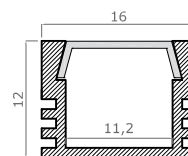

Profile

aluminium anodized

990005 1m

990006 2m

cover HS

- 990050 1m, satined
- 990051 2m, satined
- 990052 1m, transparent
- 990053 2m, transparent

profile cover

- 990075 closed
- 990076 with cable outlet
- 990077 with power supply