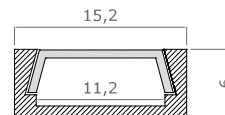

#### Information:

- for LED lighting with flexible stripes up to 10,8mm width
- lighting for interior rooms, 6mm height only

#### Advantages:

- small in size, for installation with low mounting depth
- the flat surface allows a clean and flush embedding into furniture
- good heat output, easy installation, light in weight, environmentally friendly

### Profile

aluminium anodized

990001 1m

990002 2m