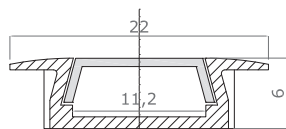

Montaggio:

- Resistente al calore del nastro biadesivo

Vantaggi:

- Di piccola dimensione (6 mm di altezza soltanto); permette una installazione in mobili con profondità limitata della scanalatura
- Le ali speciali del profilo consentono nascondere le sbavature delle scanalature

Application:

- for LED lighting with flexible stripes up to 11 mm width
- for interior use: for fixing in a groove (in furniture plates with small cross section, in plaster entries, in stone walls)

Mounting

- heat-resistant double-sided tape (optional accessories)
- mounting glue (optional accessories)

Advantages

- small size (6 mm height only); allows a clean and flush embedding into furnitures by low groove depth
- the special wings of the profile enables that unasthetic grooves will be covered