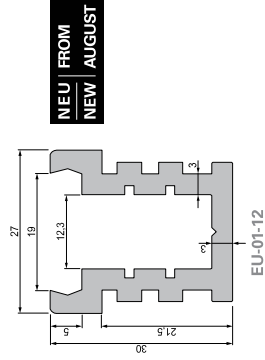

EU-01-12

IP-profile | driveable | U-high for **12 - 12,3mm LED-Stripes**

Information

- two different lenght: 1m/2m
- aluminium natural
- profile width: 27mm
- profile height: 30mm
- high quality aluminium profile
- high dimensional accuracy
- driveable
- provided for protection class IP67

Advantages

- small in size
- easy installation
- can be easily shortened
- high quality modern and timeless design
- for the use of rigid and flexible LED strips
- protection of LED Stripes by external influences
- homogeneous lighting effect, no dazzle with the correct cover
- passive cooling of the LED stripe, whereby the lifetime of LED stripes can be extended
- continuous quality control, environmentally friendly

Mounting

- mounting glue, tile adhesives, concrete, mortar
- driveable max. 1 ton, we recommend our foam carrier
- Mounting (partly available on page 144/145)

Application

special and ideal for driveways, parking lots and cobblestone paths | terrace | building facades | light line marking | pools | indirect lighting | accent lighting | architecture