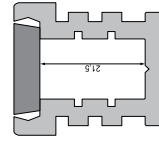

accessories for profile EU-01-12

cover

I - 02 - 12 IP