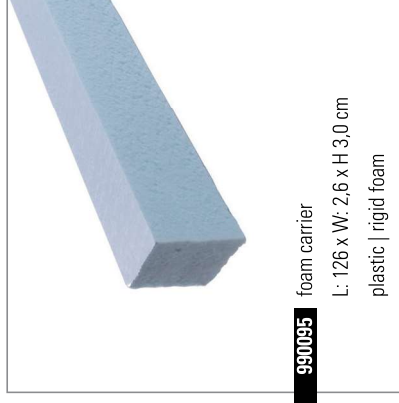

Installation material see page 144 | 145

accessories for profile EU-01-12

cover

I - 02 - 12 IP

end caps

40% milky

988054 1m
988055 2m

grey

981021
set, 2 pieces