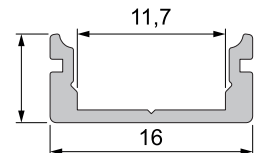

## Application

- for LED lighting with rigid and flexible strips up to 11,3 mm
- for the illumination of interior spaces
- for indirect and accent lighting
- for architecture, wall, ceiling, floor, furniture, kitchen, display, shelves, fairs, advertising

unit: mm