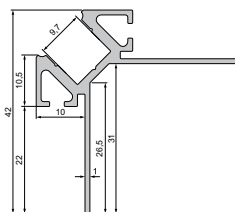

EV-02-08

Accessories for profile EL-01-08

cover

P - 01 - 08 plane

95% clear

983000 1m
983001 2m

75% mat

983002 1m
983003 2m

40% milky

983004 1m
983005 2m

end caps

grey

978211
set, 2 pieces