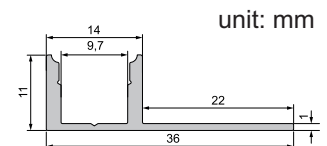

TILE-PROFILE EL-01-08

Versions

975330 - aluminum anodized, 1,25 m

Application

- for LED lighting with rigid and flexible strips up to 9,3 mm
- special and ideal for tiles and porcelain stoneware
- usually installed in bathrooms, kitchens, living areas, hotels, restaurants, offices, public building, fairs
- for indirect and accent lighting
- for wall, brick veneer, ceiling, floor, architecture

Features

- easy installation
- can be easily shortened
- high quality modern and timeless design
- homogeneous lighting effect, no dazzle with the correct covers
- passive cooling of the LED stripe, whereby the lifetime can be extended
- continuous quality control

Similar Variants (on request)

Accessories for profile EL-01-08

cover

P - 01 - 08 plane

95% clear

983000 1m
983001 2m

75% mat

983002 1m
983003 2m

40% milky

983004 1m
983005 2m

end caps

grey

978211
set, 2 pieces