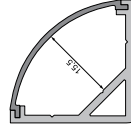

980541
set, 2 pieces

R - 03 - 12 round