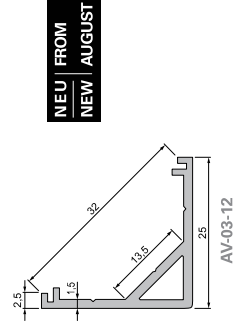

AV-03-12

Corner-profile for **12 - 13.3mm LED-Stripes**

Information

- in two different lengths 1,25m/2,5m
- aluminium anodized
- a profile width of only 32 mm
- leg length of only 25 mm
- high quality aluminium profile
- high dimensional accuracy
- special cover arrangement, profile is nearly not visible
- not walkable
- IP20

Advantages

- small in size
- easy installation
- can be easily shortened
- high quality modern and timeless design
- for the use of rigid and flexible LED strips
- protection of LED Stripes by external influences
- homogeneous lighting effect, no dazzle with the correct cover
- passive cooling of the LED stripe, whereby the lifetime of LED stripes can be extended
- continuous quality control, environmentally friendly

Mounting

- mounting glue
- heat resistant double-sided adhesive tape
- foam tape for uneven surfaces
- countersunk screws
- drilling aid (groove)
- Mounting (partly available on page 144/145)

Application

specifically suitable as lighted kitchen wall bar, lighting for base units | indirect lighting | accent lighting | architecture | wall | ceiling | floor | furniture | kitchens | showcases
shelves | fair |advertising