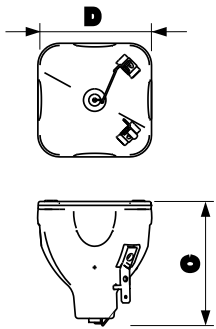

Product data

General Information		Operating and Electrical	
Cap-Base	- [-]	Power (Rated) (Nom)	330 W
Operating Position	UNIVERSAL [Any or Universal (U)]	Controls and Dimming	
Main Application	Stage/Touring	Dimmable	Yes
Life To 50% Failures (Nom)	1500 h	Mechanical and Housing	
System Description	Reflector E21.9 TCM	Cap-Base Information	-
Light Technical		Luminaire Design Requirements	
Color Code	2	Bulb Temperature (Max)	900 °C
Luminous Flux (Min)	14300 lm	Pinch Temperature (Max)	350 °C
Luminous Flux (Nom)	16000 lm	Product Data	
Chromaticity Coordinate X (Nom)	299	Full product code	871829170438600
Chromaticity Coordinate Y (Nom)	303	Order product name	MSD Platinum 16 R 1CT/8
Correlated Color Temperature (Nom)	8000 K		
Color Rendering Index (Nom)	-		

Material Nr. (12NC)	928195205314
Net Weight (Piece)	0.080 kg

Warnings and Safety

- A lamp breaking is extremely unlikely to have any impact on your health. If a lamp breaks, ventilate the room for 30 minutes and remove the parts, preferably with gloves. Put them in a sealed plastic bag and take it to your local waste facilities for recycling. Do not use a vacuum cleaner.

Dimensional drawing

MSD Platinum 16 R

Product	D (max)	O	C (max)
MSD Platinum 16 R 1CT/8	58.5 mm	1.3 mm	66.4 mm

Photometric data

MSD

MSD

Prodotti commercializzati da:

© 2017 Philips Lighting Holding B.V. All rights reserved. Philips Lighting reserves the right to amend specifications and/or to discontinue any product at any time without notice or obligation and will not be liable for any consequences resulting from the use of this publication.