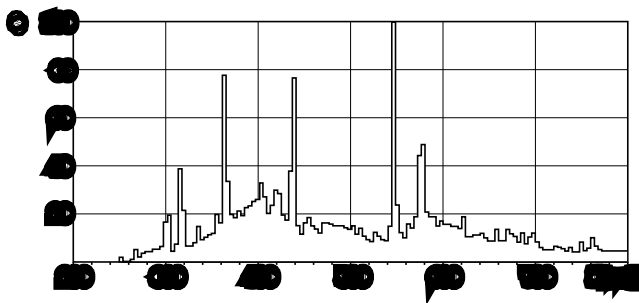

Photometric data

MSD