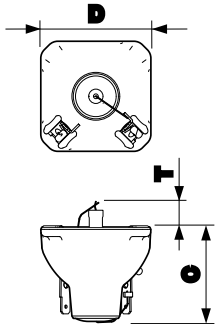

MSD Platinum

Warnings and Safety

- A lamp breaking is extremely unlikely to have any impact on your health. If a lamp breaks, ventilate the room for 30 minutes and remove the parts, preferably with gloves. Put them in a sealed plastic bag and take it to your local waste facilities for recycling. Do not use a vacuum cleaner.

Dimensional drawing

Product	D	T	Ø	C
MSD Platinum 2 R UNP/24	46.5 mm	13.5 mm	1.2 mm	57.1 mm

MSD Platinum 2 R