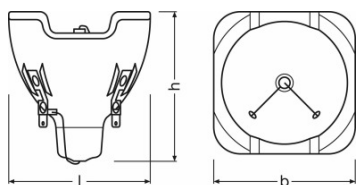

#### Dimensions & weight

---

---

#### Product line drawing

Diameter	56.0 mm
Length	63.0 mm