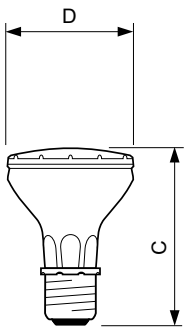

EAN/UPC - Product	8711500211842
Order code	928084000691
Numerator - Quantity Per Pack	1
Numerator - Packs per outer box	12
Material Nr. (12NC)	928084000691
Net Weight (Piece)	0.111 kg
ILCOS Code	MRS/UB-35/830-H-E27-63.5/96/30

Dimensional drawing

CDM-R 35W/830 E27 PAR20 30D

Product	D (max)	D	C (max)	C
MASTERColour CDM-R 35W/830 E27 PAR20 30D 1CT	65 mm	64 mm	95 mm	92 mm

Photometric data

MASTERColour CDM-R /830