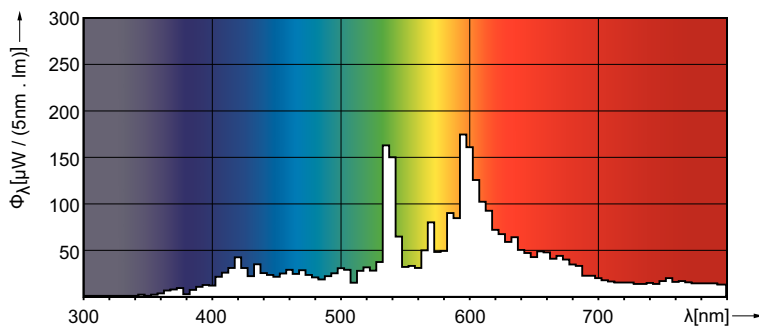

Light Technical	
Color Code	830 [CCT of 3000K]
Beam Angle (Nom)	30 °
Beam Angle Technical (Nom)	30 °
Beam Angle Technical (Max)	37.5 °
Beam Angle Technical (Min)	22.5 °
Luminous Flux (Rated) (Nom)	1900 lm
Luminous Intensity (Nom)	5300 cd
Beam Description	Flood
Color Designation	Warm White (WW)
Chromaticity Coordinate X (Nom)	0.433
Chromaticity Coordinate Y (Nom)	0.402
Correlated Color Temperature (Nom)	3000 K
Color Rendering Index (Nom)	81
LLMF At End Of Nominal Lifetime (Nom)	52 %

Controls and Dimming	
Dimmable	No
Run-Up Time 90% (Max)	3 min

Mechanical and Housing	
Bulb Finish	Clear

Approval and Application	
Energy Efficiency Label (EEL)	A

MASTERColour CDM-R

Mercury (Hg) Content (Nom)	2.8 mg
Energy Consumption kWh/1000 h	42 kWh
Luminaire Design Requirements	
Bulb Temperature (Max)	300 °C
Cap-Base Temperature (Max)	200 °C
Product Data	
Full product code	871150021184200
Order product name	MASTERColour CDM-R 35W/830 E27 PAR20 30D 1CT

Dimensional drawing

CDM-R 35W/830 E27 PAR20 30D

Product	D (max)	D	C (max)	C
MASTERColour CDM-R 35W/830 E27 PAR20 30D 1CT	65 mm	64 mm	95 mm	92 mm

Photometric data

MASTERColour CDM-R /830