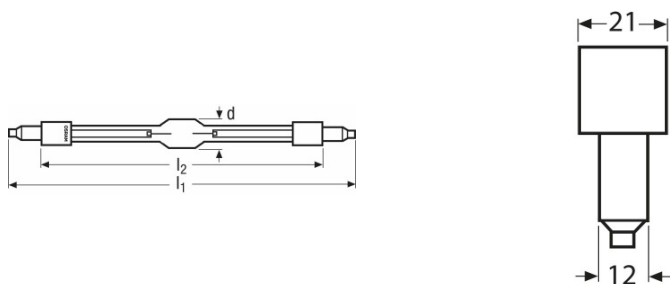

Photometrical data

Luminous flux	240000 lm
Color temperature	6000 K
Color rendering index Ra	90

Dimensions & weight

Diameter	31.5 mm
Length	210.0 mm
Mounting length	150.0 mm
Length with base excl. base pins/connection	150.00 mm