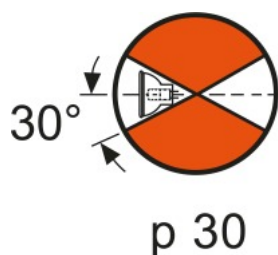

Product datasheet

Safety advice

Because of their high luminance, UV radiation and high internal pressure during operation, HMI lamps may only be operated in enclosed lamp casings specially constructed for the purpose. Appropriate filters must ensure that UV radiation is reduced to an acceptable level. Mercury is released if the lamp breaks. Special safety precautions must be taken. Information on safety and handling is available on request or can be found in the leaflet included with the lamp or in the operating instructions.

Logistical Data

Product code	Product description	Packaging unit (Pieces/Unit)	Dimensions (length x width x height)	Volume	Gross weight
4050300025780	HMI 2500 W/S XS	Shipping carton box 1	312 mm x 82 mm x 110 mm	2.81 dm³	274.33 g

- The mentioned product code describes the smallest quantity unit which can be ordered. One shipping unit can contain one or more single products. When placing an order, for the quantity please enter single or multiples of a shipping unit.

Disclaimer

Subject to change without notice. Errors and omission excepted. Always make sure to use the most recent release.

Prodotti commercializzati da:
AMLUX s.r.l.
46042 Castel Goffredo (MN)
info@amlux.it - www.amlux.it