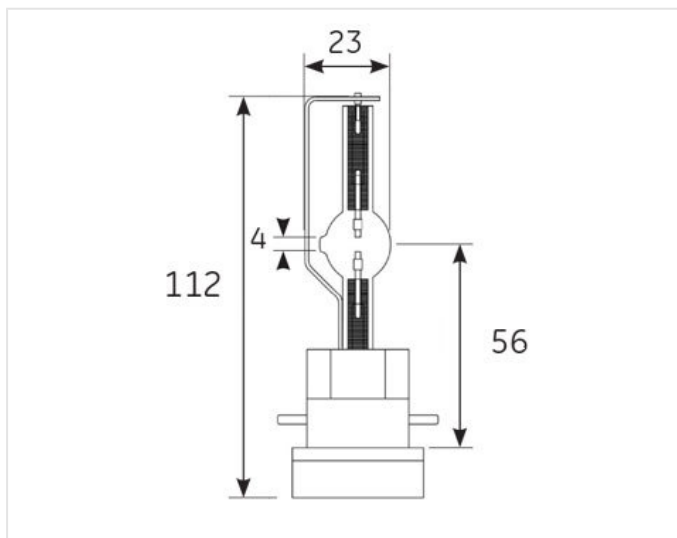

Logistic data

DUN Code	10043168787182
EAN Code	0043168787185
Pack Quantity	4
Inner pack type	BOX
Outer pack type	OUTER BOX
Layer quantity	96 EUR, 120 UK
Layer quantity EUR	96
Layer quantity UK	120
Pallet quantity EUR (PC)	480
Pallet quantity UK (PC)	600
Outer case size	175 x 175 x 210 (mm)
Product status	Available

Application areas

Event and Tour

Technical drawing

Prodotti commercializzati da:
AMLUX s.r.l.
46042 Castel Goffredo (MN)
info@amlux.it - www.amlux.it