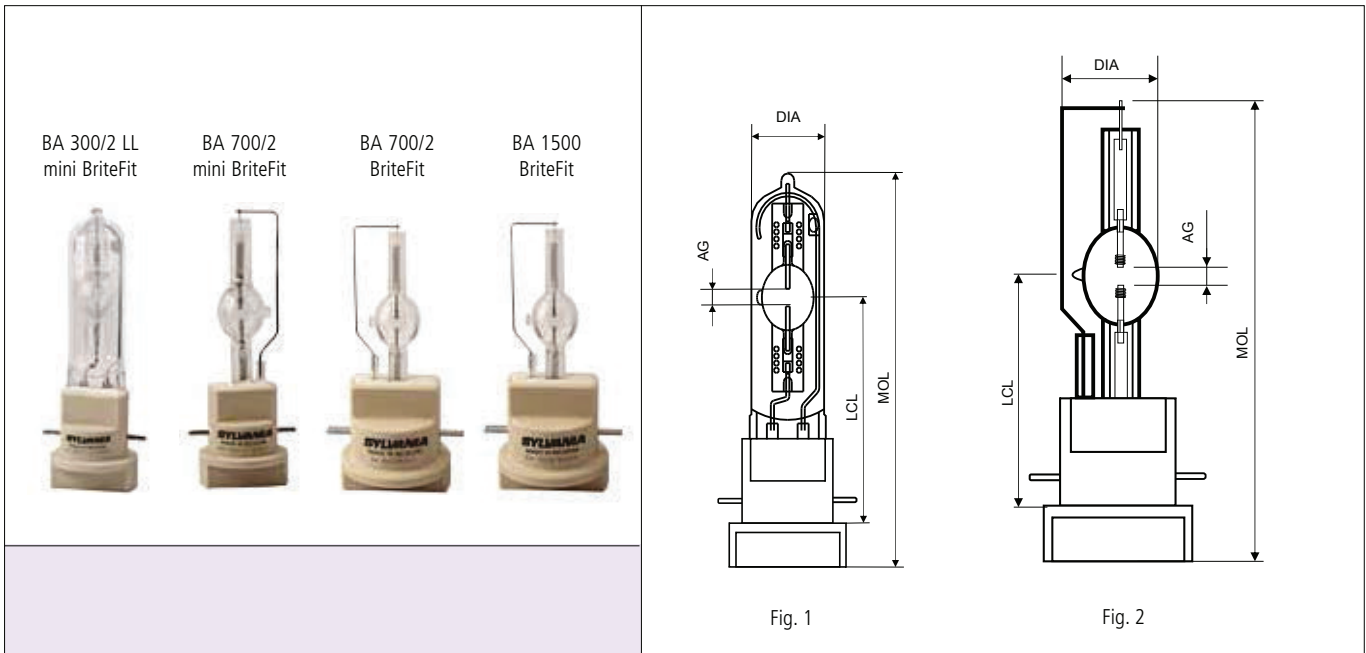

# BriteArc "BriteFit"

BriteArc "BriteFit" lamps are metal halide light sources with excellent performance, specially equipped with a bayonet system "BriteFit", for fast and easy replacement.

FEATURES	APPLICATIONS	DIRECTIONS FOR USE
<ul style="list-style-type: none"> <li>• Easy replacement system Sylvania BriteFit</li> <li>• No outer bulb : allows reduced lamp dimensions</li> <li>• High luminous efficacy</li> <li>• Low infrared</li> <li>• Very good colour stability and quality</li> <li>• Excellent lumen maintenance</li> <li>• Physical ruggedness</li> </ul>	<ul style="list-style-type: none"> <li>• Show lighting</li> <li>• Theatre</li> <li>• Discotheque lighting</li> <li>• Effect lighting</li> <li>• Studio lighting</li> <li>• Special OEM requests</li> </ul>	<ul style="list-style-type: none"> <li>• Only use in closed fixtures</li> <li>• Can be operated on electronic power supply or on a magnetic ballast</li> <li>• Burning position: universal</li> </ul>