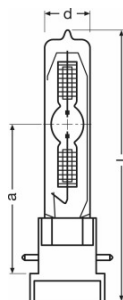

### Dimensions & weight

Diameter	23.0 mm
Length	122.3 mm
Light center length (LCL)	67.0 mm
Electrode gap cold	5.0 mm