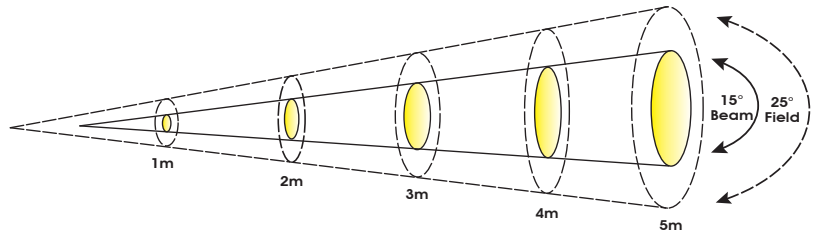

SIZE / WEIGHT

- Length: 14.4" (365mm)
- Width: 6.2" (157mm)
- Vertical Height: 14.4" (365mm)
- Weight: 21.0 lbs. (9.5 kg)

ELECTRICAL / THERMAL

- AC 110-250V - 50/60Hz
- 220W Max Power Consumption
- Power Linking: 5pcs @110V / 10pcs @240V
- 68°F to 113°F (20°C to 45°C)

APPROVALS / RATINGS

INSTALLATION

- Rigging: Integrated Dual Yoke / Floor Stand
- Working Position: Any (360°)

INCLUDED ITEMS

- Male Edison to IP Female Power Cable 6.6 ft. (2m)
- Male 3pin XLR to IP Female DMX Input Cable 3.3 ft (1m)
- Female 3pin XLR to IP Male DMX Output Cable 3.3 ft (1m)

PHOTOMETRIC DATA

Distance	m		ft		m		ft		m		ft	
	1	3.3	2	6.6	3	9.8	4	13.1	5	16.4		
15° Beam Diameter	0.4	1.3	0.64	2.1	0.85	2.8	1.05	3.4	1.32	4.3		
25° Field Diameter	0.45	1.5	0.88	2.9	1.33	4.4	1.77	5.8	2.21	7.3		
	lux	fc	lux	fc	lux	fc	lux	fc	lux	fc		
RED LEDs	4,750	441	1,308	122	430	40	315	29	199	18		
GREEN LEDs	8,400	780	2,170	202	1,000	93	554	51	360	33		
BLUE LEDs	9,520	884	2,490	231	1,185	110	662	61	425	39		
WHITE LEDs	10,860	1,009	2,930	272	1,363	127	753	70	491	46		
AMBER LEDs	3,130	291	823	76	351	33	197	18	127	12		
UV LEDs	1,920	178	510	47	240	22	131	12	85	8		
FULL ON	24,500	2,276	8,500	790	3,950	367	2,150	200	1,350	125		