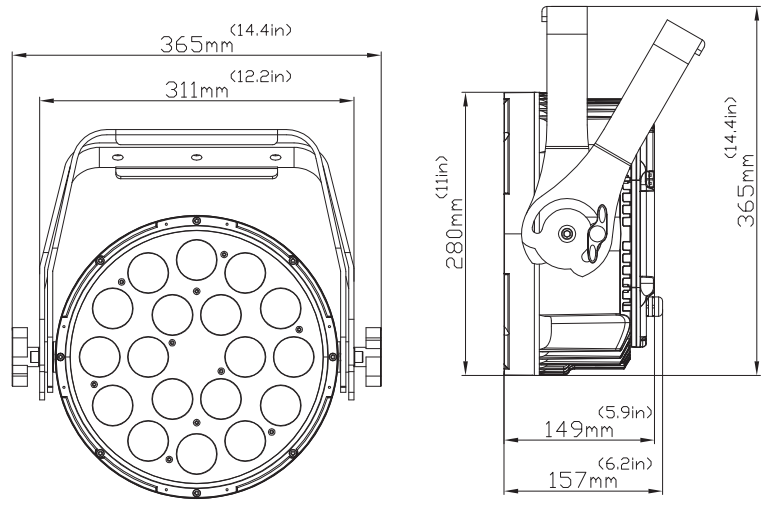

DIMENSIONAL DIAGRAMS

OPTIONAL ACCESSORIES

ORDER CODE	ITEM
TRIGGER CLAMP	Heavy Duty Wrap Around Hook Style Clamp
EWD001	EWDMX IP Wireless IP65 DMX Transceiver
SIXPAR/2MDLC	6.6 ft. (2m) IP Data Link Cable
SIXPAR/2MPLC	6.6 ft. (2m) IP Power Link Cable
SIXPAR/3MDLC	9.8 ft. (3m) IP Data Link Cable
SIXPAR/3MPLC	9.8 ft. (3m) IP Power Link Cable
SIXPAR/5MDLC	**SPECIAL ORDER ITEM** 16.4 ft. (5m) IP Data Link Cable
SIXPAR/5MPLC	**SPECIAL ORDER ITEM** 16.4 ft. (5m) IP Power Link Cable
SIXPAR/10MDLC	**SPECIAL ORDER ITEM** 32.8 ft. (10m) IP Data Link Cable
SIXPAR/10MPLC	**SPECIAL ORDER ITEM** 32.8 ft. (10m) IP Power Link Cable
SIXPAR/20MDLC	**SPECIAL ORDER ITEM** 65.6 ft. (20m) IP Data Link Cable
SIXPAR/20MPLC	**SPECIAL ORDER ITEM** 65.6 ft. (20m) IP Power Link Cable
SIXPAR/DIAC	Data IN IP Adapter Cable
SIXPAR/DOAC	Data OUT IP Adapter Cable
SIXPAR/PIAC	Power IN IP Adapter Cable
SIXPAR/POAC	Power OUT IP Adapter Cable
SIXPAR/TERMINATOR	DMX Terminator End Cap
SIXPAR300/GFH	Gel Frame and Holder Kit

Specifications are subject to change without notice ©Elation Professional