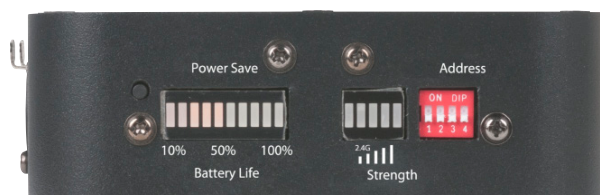

E-FLY™

The E-FLY™ Transceiver is a high-powered wireless DMX Transceiver (Transmitter/Receiver in one) that is compatible with other E-FLY™ and products and includes a rechargeable battery, which provides a solution for remote applications where access to power is a challenge. Connected to a DMX Controller, the E-FLY™ Transceiver will provide a constant and reliable wireless DMX signal up to 2,500 feet (762m) to other Elation E-FLY™ products. The 2.4 GHz wireless frequency will coexist in busy RF environments alongside technologies like Bluetooth and Wi-Fi.

SPECIFICATIONS

Wireless DMX Transceiver (Transmitter/Receiver In One)
 Rechargeable Battery Life - Up To 20 hours
 Battery Life and Signal Strength Indicator Display
 Wireless Range Up to 2,500 ft (762m) Open Line of Sight
 Transmit To Multiple Receivers On Same Radio Channel
 Supports Up To (15) DMX-512 Universes
 (15) Radio Channels (1 DMX universe per channel)
 Auto Pairing Feature
 3pin & 5pin DMX In/Out
 Wireless Frequency: 2.4 GHz ISM

SIZE / WEIGHT

Length: 6.0" (152.7mm)
 Width: 5.3" (134.5mm)
 Vertical Height: 1.6" (62mm)
 Weight: 1.3 lbs. (0.6kg)

ELECTRICAL / THERMAL

12VDC, 1A (AC or DC powered)

INCLUDED ITEMS

12VDC Power Supply
 Back Panel Magnet for Easy Metal Surface Mounting
 Mini Omega Bracket For Clamp/Truss Mounting