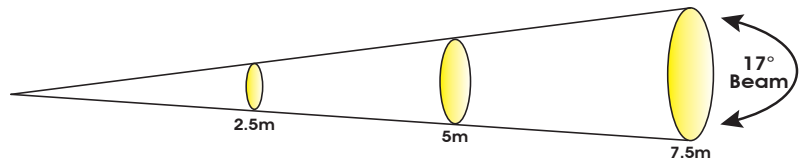

SIZE / WEIGHT

Length: 30.1" (764mm)
 Width: 12.8" (325mm)
 Vertical Height: 18.0" (458mm)
 Weight: 30.0 lbs. (13.6 kg)

ELECTRICAL / THERMAL

AC 100-240V - 50/60Hz
 300W Max Power Consumption
 14° to 113°F (-10° to 45°C)

Specifications are subject to change without notice ©Elation Professional

PHOTOMETRIC DATA

	MIN ZOOM					
	m	ft	m	ft	m	ft
Distance	2.5	8.2	5	16.4	7.5	24.6
17° Beam Diameter	0.75	2.5	1.5	4.9	2.25	7.4
	lux	fc	lux	fc	lux	fc
FULL ON	20,200	1,877	5,412	503	2,423	225
COOL WHITE	11,450	1,064	3,097	288	1,383	128
WARM WHITE	9,150	850	2,468	229	1,110	103