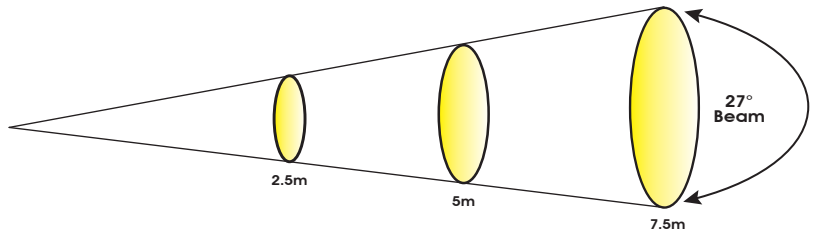

SIZE / WEIGHT

Length: 30.1" (764mm)
 Width: 12.8" (325mm)
 Vertical Height: 18.0" (458mm)
 Weight: 30.0 lbs. (13.6 kg)

ELECTRICAL / THERMAL

AC 100-240V - 50/60Hz
 300W Max Power Consumption
 14° to 113°F (-10° to 45°C)

Specifications are subject to change without notice ©Elation Professional

PHOTOMETRIC DATA

	MIN ZOOM					
	m	ft	m	ft	m	ft
Distance	2.5	8.2	5	16.4	7.5	24.6
17° Beam Diameter	0.75	2.5	1.5	4.9	2.25	7.4
	lux	fc	lux	fc	lux	fc
FULL ON	20,200	1,877	5,412	503	2,423	225
COOL WHITE	11,450	1,064	3,097	288	1,383	128
WARM WHITE	9,150	850	2,468	229	1,110	103