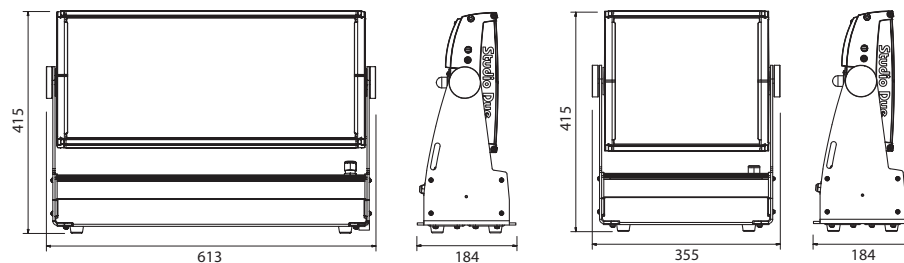

Citybeam LED 24

Citybeam LED 12

ITEM	FIXTURE	CITYBEAM LED 24 [ KEY features ]	CITYBEAM LED 12 [ KEY features ]
LEDs	RGBW	24 RGBW/FC (20W)	12 RGBW/FC (20W)
Total light power		288W	144W
Lumen		R 3000, G 5000, B 900, W 6000	R 1500, G 2500, B 450, W 3000
Optics		5° very narrow beam (45 mm lenses) - On request: wide and medium beam	
Power consumption		300W	150W
Voltage range		Universal 100 - 240Vac	
Physical		613x185x415 mm	355x185x415 mm
Weight		19 Kg	12 Kg