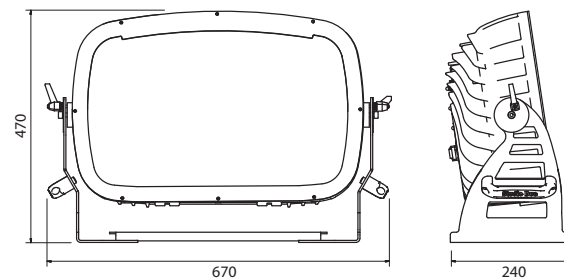

STUDIOLED 600

RGBWA

- Zoom from 15° to 40°
- RGBWA wash lighting
- Very high luminous flux

Suitable both for outdoor use to valorize buildings and historical monuments.

Standard fixture colour finishing is black.
Optional: grey and white (art. FX-COLOUR).
Optional: marine grade treatment.

from 15° to 40°

zoom

ITEM	FIXTURE	[KEY features]
LEDs	RGBWA	22 powerful RGBW+A LEDs arrays
Total light power		450W
Lumen		R 3500, G 7000, B 2000, W 6000, A 1500
Optics		52mm motorized optic system - Zoom from 15° to 40°
Power consumption (max)		500W
Voltage range		Universal 100 - 240Vac
Physical		670x240x470 mm
Weight		31 Kg