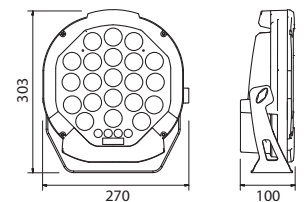

new

ITEM	FIXTURE	[ KEY features ]
LEDs	RGBWA	16 RGBW + 10 Amber (hi-power LEDs)
Total light power		85W
Lumen		R 1300, G 1800, B 380, W 2500, A 1300
Optics		15° beam (38 mm lenses) On request: narrow and wide beam
Power consumption		90W
Voltage range		Universal 100 - 240Vac
Physical		270x100x303 mm
Weight		4,9 Kg