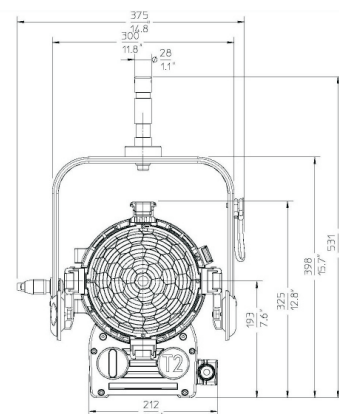

TRUE BLUE T2 2000W

<u>Part no.</u>	<u>Description</u>
L3.41250.B	manual, blue/silver
L3.41255.B	manual, black
L3.41250.I	pole operated, blue/silver
L3.41250.D	manual, blue/silver with Schuko plug
L3.41255.D	manual, black with Schuko plug

All the above are supplied with four leaf barndoor and filter frame

Accessories

L2.39870.0	Four Leaf Barndoor, black, rotatable, 197mm
L2.39900.0	Eight Leaf Barndoor, black, rotatable, 197mm
L2.79890.0	Filter Frame 197 mm
L2.79880.0	Variable Snoot
L2.88914.0	Set of 4 Scrims (without bag)
L2.88914.1	Scrim bag
L2.88717.0	Cine Stand

Lamps

64789 OSRAM	2000W 230V G38 CP/73 3200°K 400 hours
6994Z PHILIPS	2000W 230V G38 CP/73 3200°K 400 hours

Specifications

Weight	7Kg manual, 8 Kg pole op
Cable	3m with inline switch manual, 1.5m with P.O.
Lens Diameter	175 mm (6.9")
Reflector	Spherical specular high purity aluminium
Lampholder	G38
Mounting	28mm (1 1/8") spigot
Packed Size	460x400x400 mm
Protection Class	IP 23
Certification	NRTL-US-C, CE, TUV GC, CB

Photometric Data with Lamp CP/73

Throw (m):	6	9	12
Spot:10°	216600 cd		
Output (lux)	6017	2674	1504
Diameter (m)	1.3	1.9	2.5
Medium:30°	67625 cd		
Output (lux)	1878	835	470
Diameter (m)	3.2	4.8	6.4
Flood:54°	34475 cd		
Output (lux)	958	426	239
Diameter (m)	6.5	9.8	13.0