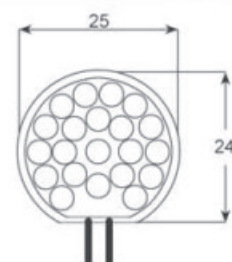

## G4(31)

Model Number		G4(31)-21LED
Voltage Supply	12V DC	1.0W
	11~15V	1.2W
	24V DC	0.9W
	20~30V	1.1W
Lumen	90°	48
Housing		Plastic
Housing Color Option		White
Size Dimension		Ø31 x H11mm
Base		G4

**LED G4 Patent  
Protection No.:  
ZL03323778.6**

## G4(25)

Model Number		G4(25)-14LED
Voltage Supply	12V DC	0.7W
	11~15V	0.9W
	24V DC	0.6W
	20~30V	0.7W
Lumen	90°	33
Housing		Plastic
Housing Color Option		White
Size Dimension		Ø 25x H11mm
Base		G4

**Prodotti commercializzati da:  
AMLUX s.r.l.  
46042 Castel Goffredo (MN)  
info@amlux.it - www.amlux.it**