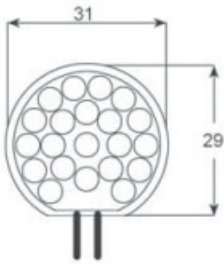

## G4(31)

Model Number		G4(31)-21LED
Voltage Supply	12V DC	1.0W
	11~15V	1.2W
	24V DC	0.9W
	20~30V	1.1W
Lumen	90°	48
Housing		Plastic
Housing Color Option		White
Size Dimension		Ø31 x H11mm
Base		G4

**LED G4 Patent  
Protection No.:  
ZL03323778.6**

## G4(25)

Model Number		G4(25)-14LED
Voltage Supply	12V DC	0.7W
	11~15V	0.9W
	24V DC	0.6W
	20~30V	0.7W
Lumen	90°	33
Housing		Plastic
Housing Color Option		White
Size Dimension		Ø 25x H11mm
Base		G4

**Prodotti commercializzati da:  
AMLUX s.r.l.  
46042 Castel Goffredo (MN)  
info@amlux.it - www.amlux.it**