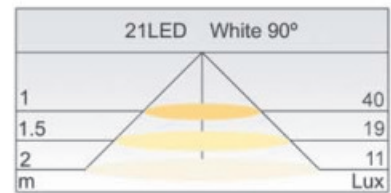

## G4(31)

Model Number		G4(31)-21LED
Voltage Supply	12V DC	1.0W
	11~15V	1.2W
	24V DC	0.9W
	20~30V	1.1W
Lumen	90°	48
Housing		Plastic
Housing Color Option		White
Size Dimension		Ø31 x H11mm
Base		G4

**LED G4 Patent  
Protection No.:  
ZL03323778.6**