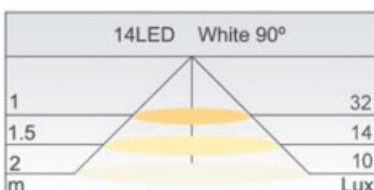

**Prodotti commercializzati da:
AMLUX s.r.l.
46042 Castel Goffredo (MN)
info@amlux.it - www.amlux.it**