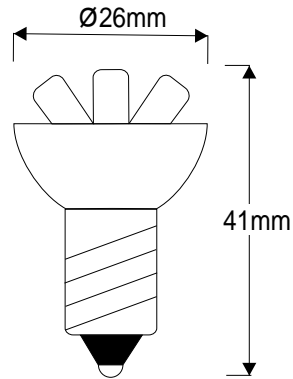

# VOTIVA 6 LED

Article Number	Model Number	Voltage Options	Wattage Rating	Beam Degree	White Color Light-output similar to
1707	E14-6LED	12V DC	0.3W	90°	5W traditional lamp
1710	E14-6LED	24V DC	0.3W	90°	5W traditional lamp

## Product Feature

Emitted Color options: 3000K Warm White, 4500K White

Product Size:  $\varnothing$ 26mm x H41.0mm

Base: E14

Plastic Housing