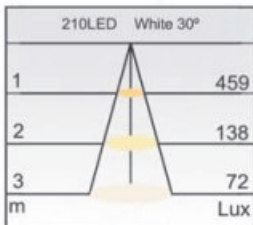

# PAR38

Model Number		PAR38-150LED	PAR38-120LED
Voltage Supply	12V DC	6.0W	5.0W
	11-15V	7.5W	6.0W
	24V DC	6.0W	5.0W
	20-30V	7.5W	6.0W
	220-240V	8.4W	5.6W
Lumen	30°	262	200
	90°	280	223
Housing		Glass	
Housing Color Option		/	
Size Dimension		Ø122 x H121mm	
Base		E27	
Cover		Clear Glass	

# R40

Model Number		R40-210LED	R40-150LED
Voltage Supply	12V DC	8W	6.0W
	11-15V	10W	7.5W
	24V DC	7W	6.0W
	20-30V	9W	7.5W
	220-240V	10W	8.4W
Lumen	30°	430	275
	90°	450	294
Housing		Plastic	
Housing Color Option		Silver Grey / White	
Size Dimension		Ø124 x H168.5mm	
Base		E27 / E26	
Cover		Clear Plastic	