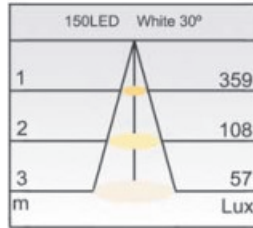

# PAR38

Model Number		PAR38-150LED	PAR38-120LED
Voltage Supply	12V DC	6.0W	5.0W
	11-15V	7.5W	6.0W
	24V DC	6.0W	5.0W
	20-30V	7.5W	6.0W
	220-240V	8.4W	5.6W
Lumen	30°	262	200
	90°	280	223
Housing		Glass	
Housing Color Option		/	
Size Dimension		Ø122 x H121mm	
Base		E27	
Cover		Clear Glass	

# R40

Model Number		R40-210LED	R40-150LED
Voltage Supply	12V DC	8W	6.0W
	11-15V	10W	7.5W
	24V DC	7W	6.0W
	20-30V	9W	7.5W
	220-240V	10W	8.4W
Lumen	30°	430	275
	90°	450	294
Housing		Plastic	
Housing Color Option		Silver Grey / White	
Size Dimension		Ø124 x H168.5mm	
Base		E27 / E26	
Cover		Clear Plastic	