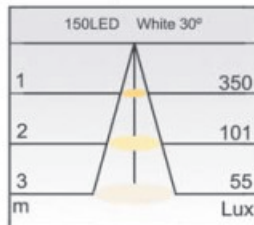

# PAR38

Model Number		PAR38-150LED	PAR38-120LED
Voltage Supply	12V DC	6.0W	5.0W
	11-15V	7.5W	6.0W
	24V DC	6.0W	5.0W
	20-30V	7.5W	6.0W
	220-240V	8.4W	5.6W
Lumen	30°	262	200
	90°	280	223
Housing		Glass	
Housing Color Option		/	
Size Dimension		Ø122 x H121mm	
Base		E27	
Cover		Clear Glass	

# R40

Model Number		R40-210LED	R40-150LED
Voltage Supply	12V DC	8W	6.0W
	11-15V	10W	7.5W
	24V DC	7W	6.0W
	20-30V	9W	7.5W
	220-240V	10W	8.4W
Lumen	30°	430	275
	90°	450	294
Housing		Plastic	
Housing Color Option		Silver Grey / White	
Size Dimension		Ø124 x H168.5mm	
Base		E27 / E26	
Cover		Clear Plastic	