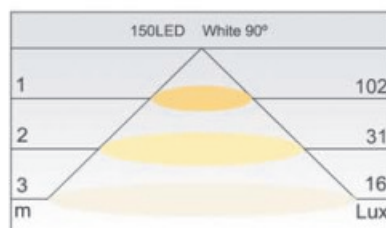

# PAR38

Model Number		PAR38-150LED	PAR38-120LED
Voltage Supply	12V DC	6.0W	5.0W
	11-15V	7.5W	6.0W
	24V DC	6.0W	5.0W
	20-30V	7.5W	6.0W
	220-240V	8.4W	5.6W
Lumen	30°	262	200
	90°	280	223
Housing		Glass	
Housing Color Option		/	
Size Dimension		Ø122 x H121mm	
Base		E27	
Cover		Clear Glass	

# R40

Model Number		R40-210LED	R40-150LED
Voltage Supply	12V DC	8W	6.0W
	11-15V	10W	7.5W
	24V DC	7W	6.0W
	20-30V	9W	7.5W
	220-240V	10W	8.4W
Lumen	30°	430	275
	90°	450	294
Housing		Plastic	
Housing Color Option		Silver Grey / White	
Size Dimension		Ø124 x H168.5mm	
Base		E27 / E26	
Cover		Clear Plastic	