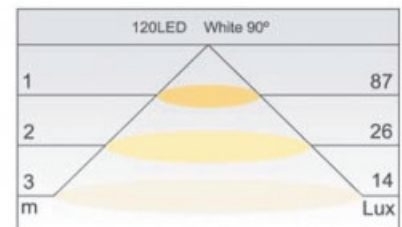

# PAR38

Model Number		PAR38-150LED	PAR38-120LED
Voltage Supply	12V DC	6.0W	5.0W
	11-15V	7.5W	6.0W
	24V DC	6.0W	5.0W
	20-30V	7.5W	6.0W
	220-240V	8.4W	5.6W
Lumen	30°	262	200
	90°	280	223
Housing		Glass	
Housing Color Option		/	
Size Dimension		Ø122 x H121mm	
Base		E27	
Cover		Clear Glass	

# R40

Model Number		R40-210LED	R40-150LED
Voltage Supply	12V DC	8W	6.0W
	11-15V	10W	7.5W
	24V DC	7W	6.0W
	20-30V	9W	7.5W
	220-240V	10W	8.4W
Lumen	30°	430	275
	90°	450	294
Housing		Plastic	
Housing Color Option		Silver Grey / White	
Size Dimension		Ø124 x H168.5mm	
Base		E27 / E26	
Cover		Clear Plastic	