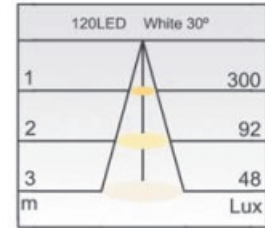

# PAR38

Model Number		PAR38-150LED	PAR38-120LED
Voltage Supply	12V DC	6.0W	5.0W
	11-15V	7.5W	6.0W
	24V DC	6.0W	5.0W
	20-30V	7.5W	6.0W
	220-240V	8.4W	5.6W
Lumen	30°	262	200
	90°	280	223
Housing		Glass	
Housing Color Option		/	
Size Dimension		Ø122 x H121mm	
Base		E27	
Cover		Clear Glass	

# R40

Model Number		R40-210LED	R40-150LED
Voltage Supply	12V DC	8W	6.0W
	11-15V	10W	7.5W
	24V DC	7W	6.0W
	20-30V	9W	7.5W
	220-240V	10W	8.4W
Lumen	30°	430	275
	90°	450	294
Housing		Plastic	
Housing Color Option		Silver Grey / White	
Size Dimension		Ø124 x H168.5mm	
Base		E27 / E26	
Cover		Clear Plastic	