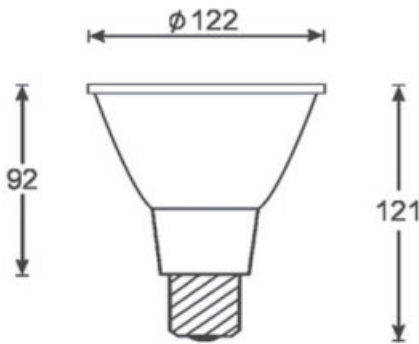

# PAR38

Model Number		PAR38-150LED	PAR38-120LED
Voltage Supply	12V DC	6.0W	5.0W
	11-15V	7.5W	6.0W
	24V DC	6.0W	5.0W
	20-30V	7.5W	6.0W
	220-240V	8.4W	5.6W
Lumen	30°	262	200
	90°	280	223
Housing		Glass	
Housing Color Option		/	
Size Dimension		Ø122 x H121mm	
Base		E27	
Cover		Clear Glass	

# R40

Model Number		R40-210LED	R40-150LED
Voltage Supply	12V DC	8W	6.0W
	11-15V	10W	7.5W
	24V DC	7W	6.0W
	20-30V	9W	7.5W
	220-240V	10W	8.4W
Lumen	30°	430	275
	90°	450	294
Housing		Plastic	
Housing Color Option		Silver Grey / White	
Size Dimension		Ø124 x H168.5mm	
Base		E27 / E26	
Cover		Clear Plastic	