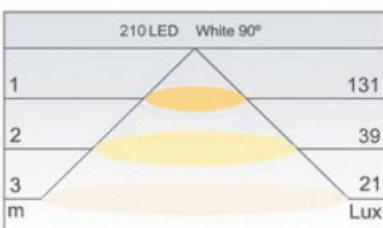

# PAR38

Model Number		PAR38-150LED	PAR38-120LED
Voltage Supply	12V DC	6.0W	5.0W
	11-15V	7.5W	6.0W
	24V DC	6.0W	5.0W
	20-30V	7.5W	6.0W
	220-240V	8.4W	5.6W
Lumen	30°	262	200
	90°	280	223
Housing		Glass	
Housing Color Option		/	
Size Dimension		Ø122 x H121mm	
Base		E27	
Cover		Clear Glass	

# R40

Model Number		R40-210LED	R40-150LED
Voltage Supply	12V DC	8W	6.0W
	11-15V	10W	7.5W
	24V DC	7W	6.0W
	20-30V	9W	7.5W
	220-240V	10W	8.4W
Lumen	30°	430	275
	90°	450	294
Housing		Plastic	
Housing Color Option		Silver Grey / White	
Size Dimension		Ø124 x H168.5mm	
Base		E27 / E26	
Cover		Clear Plastic	