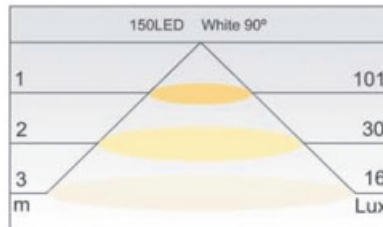

# PAR38

Model Number		PAR38-150LED	PAR38-120LED
Voltage Supply	12V DC	6.0W	5.0W
	11-15V	7.5W	6.0W
	24V DC	6.0W	5.0W
	20-30V	7.5W	6.0W
	220-240V	8.4W	5.6W
Lumen	30°	262	200
	90°	280	223
Housing		Glass	
Housing Color Option		/	
Size Dimension		Ø122 x H121mm	
Base		E27	
Cover		Clear Glass	

# R40

Model Number		R40-210LED	R40-150LED
Voltage Supply	12V DC	8W	6.0W
	11-15V	10W	7.5W
	24V DC	7W	6.0W
	20-30V	9W	7.5W
	220-240V	10W	8.4W
Lumen	30°	430	275
	90°	450	294
Housing		Plastic	
Housing Color Option		Silver Grey / White	
Size Dimension		Ø124 x H168.5mm	
Base		E27 / E26	
Cover		Clear Plastic	