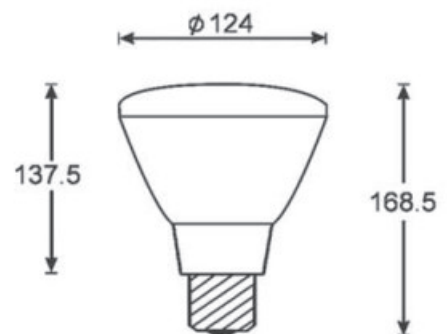

# PAR38

Model Number		PAR38-150LED	PAR38-120LED
Voltage Supply	12V DC	6.0W	5.0W
	11-15V	7.5W	6.0W
	24V DC	6.0W	5.0W
	20-30V	7.5W	6.0W
	220-240V	8.4W	5.6W
Lumen	30°	262	200
	90°	280	223
Housing		Glass	
Housing Color Option		/	
Size Dimension		Ø122 x H121mm	
Base		E27	
Cover		Clear Glass	

# R40

Model Number		R40-210LED	R40-150LED
Voltage Supply	12V DC	8W	6.0W
	11-15V	10W	7.5W
	24V DC	7W	6.0W
	20-30V	9W	7.5W
	220-240V	10W	8.4W
Lumen	30°	430	275
	90°	450	294
Housing		Plastic	
Housing Color Option		Silver Grey / White	
Size Dimension		Ø124 x H168.5mm	
Base		E27 / E26	
Cover		Clear Plastic	