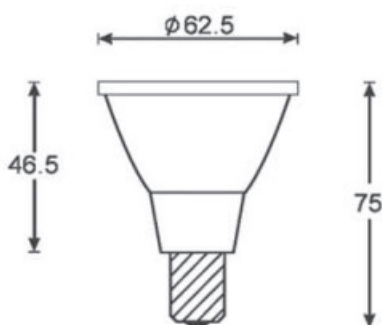

PAR20

Model Number		PAR20-42LED	PAR20-30LED
Voltage Supply	12V DC	2.0W	1.5W
	11-15V	2.5W	1.8W
	24V DC	1.8W	1.5W
	20-30V	2.2W	1.8W
	220-240V	2.8W	2.8W
	100-120V	2.8W	1.4W
Lumen	30°	69	52
	90°	75	56
Housing		Glass	
Housing Color Option		/	
Size Dimension		Ø62.5 x H75mm	
Base		E27 / E26	
Cover		Clear Glass	

PAR30

Model Number		PAR30-60LED	PAR30-30LED
Voltage Supply	12V DC	3.0W	1.5W
	11-15V	3.6W	1.8W
	24V DC	3.0W	1.5W
	20-30V	3.6W	1.8W
	220-240V	2.8W	2.8W
	100-120V	2.8W	1.4W
Lumen	30°	109	54
	90°	119	58
Housing		Glass	
Housing Color Option		/	
Size Dimension		Ø95 x H81mm	
Base		E27 / E26	
Cover		Clear Glass	