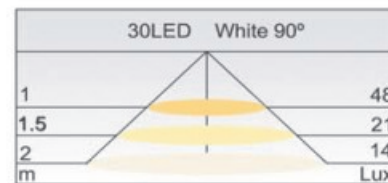

PAR20

Model Number		PAR20-42LED	PAR20-30LED
Voltage Supply	12V DC	2.0W	1.5W
	11-15V	2.5W	1.8W
	24V DC	1.8W	1.5W
	20-30V	2.2W	1.8W
	220-240V	2.8W	2.8W
	100-120V	2.8W	1.4W
Lumen	30°	69	52
	90°	75	56
Housing		Glass	
Housing Color Option		/	
Size Dimension		Ø62.5 x H75mm	
Base		E27 / E26	
Cover		Clear Glass	