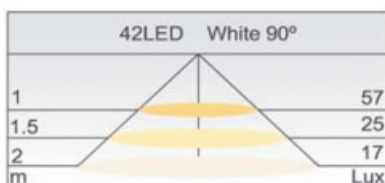

PAR20

Model Number		PAR20-42LED	PAR20-30LED
Voltage Supply	12V DC	2.0W	1.5W
	11-15V	2.5W	1.8W
	24V DC	1.8W	1.5W
	20-30V	2.2W	1.8W
	220-240V	2.8W	2.8W
	100-120V	2.8W	1.4W
Lumen	30°	69	52
	90°	75	56
Housing		Glass	
Housing Color Option		/	
Size Dimension		Ø62.5 x H75mm	
Base		E27 / E26	
Cover		Clear Glass	

PAR30

Model Number		PAR30-60LED	PAR30-30LED
Voltage Supply	12V DC	3.0W	1.5W
	11-15V	3.6W	1.8W
	24V DC	3.0W	1.5W
	20-30V	3.6W	1.8W
	220-240V	2.8W	2.8W
	100-120V	2.8W	1.4W
Lumen	30°	109	54
	90°	119	58
Housing		Glass	
Housing Color Option		/	
Size Dimension		Ø95 x H81mm	
Base		E27 / E26	
Cover		Clear Glass	