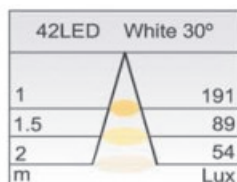

PAR20

Model Number		PAR20-42LED	PAR20-30LED
Voltage Supply	12V DC	2.0W	1.5W
	11-15V	2.5W	1.8W
	24V DC	1.8W	1.5W
	20-30V	2.2W	1.8W
	220-240V	2.8W	2.8W
	100-120V	2.8W	1.4W
Lumen	30°	69	52
	90°	75	56
Housing		Glass	
Housing Color Option		/	
Size Dimension		Ø62.5 x H75mm	
Base		E27 / E26	
Cover		Clear Glass	