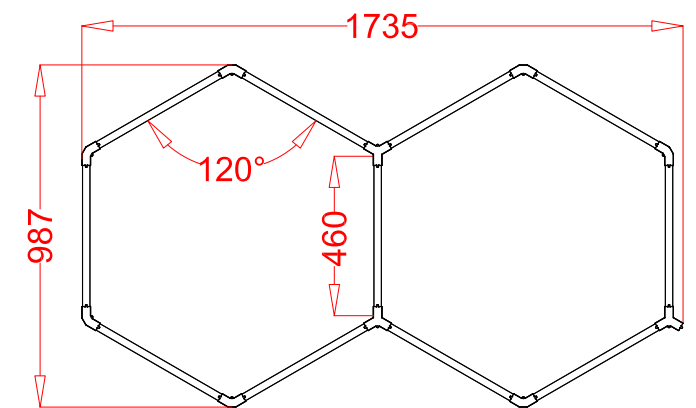

# Hexagon Light

## Hexagon light >>>

Specification Parameter	
Item Code	Single white
Space Size	600mm
Voltage	AC100V-220V
Width	20mm
Power	8W/6W
Luminous Flux	110-120lm/w
CRI.	>90
CCT.	6500K/4000K (white)
Life Span	50000H/2 years warranty

Specification Parameter	
Item Code	KIT2pcs-RGB
Space Size	1735mm*987mm
Voltage	AC12V
Width	20mm
Power	20W
Luminous Flux	110-120lm/w
CRI.	>90
CCT.	RGB
Life Span	50000H/2 years warranty

Accessories	
<p>[5.0] 460mm LightsX11</p>	
<p>[2.0] 120°connector(3-pin)X7</p>	<p>[2.0] Y-shape connector(3-pin)X3</p>