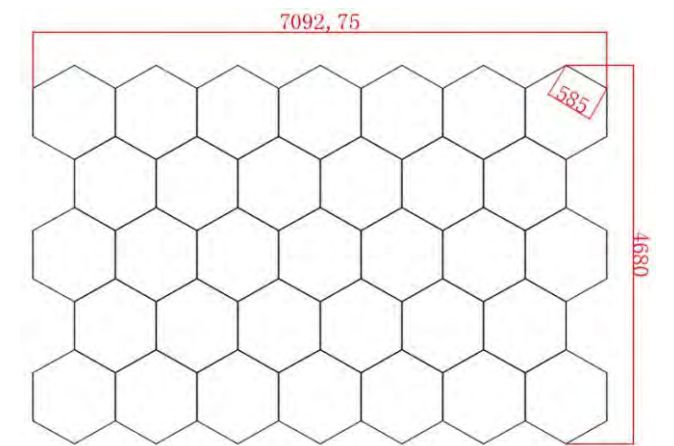

# Hexagon Light

## Hexagon light >>>

Specification Parameter	
Item Code	Single white
Space Size	600mm
Voltage	AC100V-220V
Width	20mm
Power	8W/6W
Luminous Flux	110-120lm/w
CRI.	>90
CCT.	6500K/4000K (white)
Life Span	50000H/2 years warranty

Specification Parameter	
Item Code	KIT2pcs-RGB
Space Size	1735mm*987mm
Voltage	AC12V
Width	20mm
Power	20W
Luminous Flux	110-120lm/w
CRI.	>90
CCT.	RGB
Life Span	50000H/2 years warranty

Accessories	
<p>[5.0] 460mm LightsX11</p>	
<p>[2.0] 120°connector(3-pin)X7</p>	<p>[2.0] Y-shape connector(3-pin)X3</p>