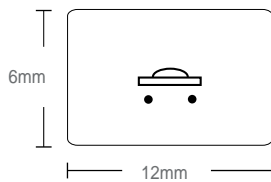

Specification:

- Voltage:	12V DC
- LED Spacing:	25.4mm, 27.8mm, 55mm, 100mm
- Dimension:	5mm x 8mm
	6mm x 12mm
LED Color:	
- Red	Yellow Green
Amber	Cold White
Blue	Pure Green

Application:

- Architectural outline and stage lighting
- Stairway and aisle lighting covers
- Emergency lighting
- Pathway lighting
- Billboards
- Marine lighting
- Under & over cabinet
- cove lighting

Schematics:

PHOTOMETRICS

Candle power distribution

Technical Data of Micro LED Light Strip:

DIMENSION	LED COLOR	VOLTAGE	LED SPACING	NUMBER OF LED/MT	MAX POWER CONSUMPTION	MAX SINGLE RUN	RECOMMENDED MAX SINGLE RUN
6 x 12	<div style="display: flex; flex-direction: column; gap: 5px;"> ■ Red ■ Amber </div>	12 V	27.8 mm	35	1.73 W/Mt	25 Meters	15 Meters
	<div style="display: flex; flex-direction: column; gap: 5px;"> ■ Blue ■ Pure Green White / Warm White </div>				2.88 W/Mt	25 Meters	15 Meters
	■ Blue		55 mm	18	1.45 W/Mt	30 Meters	20 Meters
	<div style="display: flex; flex-direction: column; gap: 5px;"> ■ Red ■ Amber </div>		100 mm	10	0.45 W/Mt	30 Meters	20 Meters
	<div style="display: flex; flex-direction: column; gap: 5px;"> ■ Blue ■ Pure Green White / Warm White </div>				0.8 W/Mt	30 Meters	20 Meters
	5 x 8		<div style="display: flex; flex-direction: column; gap: 5px;"> ■ Red ■ Amber </div>	12 V	25.4 mm	39	1.8 W/Mt
<div style="display: flex; flex-direction: column; gap: 5px;"> ■ Blue ■ Pure Green White / Warm White </div>		3.3 W/Mt	25 Meters				15 Meters