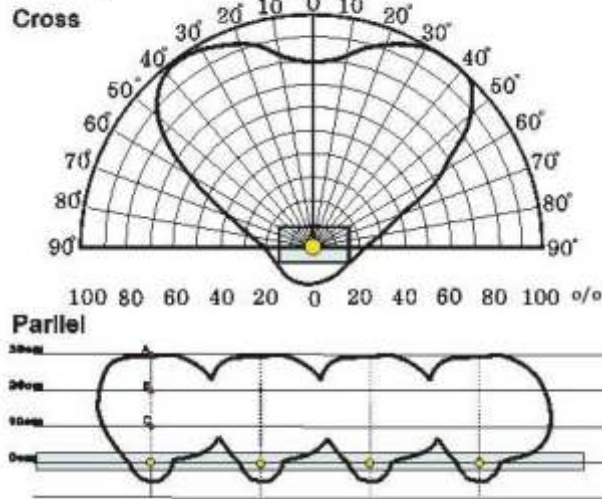

Specification:

- Voltage:	12V DC
- LED Spacing:	25.4mm, 27.8mm, 55mm, 100mm
- Dimension:	5mm x 8mm
	6mm x 12mm
LED Color:	
- Red	Yellow Green
Amber	Cold White
Blue	Pure Green

Application:

- Architectural outline and stage lighting
- Stairway and aisle lighting covers
- Emergency lighting
- Pathway lighting
- Billboards
- Marine lighting
- Under & over cabinet
- cove lighting

Schematics:

PHOTOMETRICS

Candle power distribution

Technical Data of Micro LED Light Strip:

DIMENSION	LED COLOR	VOLTAGE	LED SPACING	NUMBER OF LED/MT	MAX POWER CONSUMPTION	MAX SINGLE RUN	RECOMMENDED MAX SINGLE RUN
6 x 12	<div style="display: flex; flex-direction: column; gap: 5px;"> ■ Red ■ Amber </div>	12 V	27.8 mm	35	1.73 W/Mt	25 Meters	15 Meters
	<div style="display: flex; flex-direction: column; gap: 5px;"> ■ Blue ■ Pure Green White / Warm White </div>				2.88 W/Mt	25 Meters	15 Meters
	■ Blue		55 mm	18	1.45 W/Mt	30 Meters	20 Meters
	<div style="display: flex; flex-direction: column; gap: 5px;"> ■ Red ■ Amber </div>		100 mm	10	0.45 W/Mt	30 Meters	20 Meters
	<div style="display: flex; flex-direction: column; gap: 5px;"> ■ Blue ■ Pure Green White / Warm White </div>				0.8 W/Mt	30 Meters	20 Meters
	5 x 8		<div style="display: flex; flex-direction: column; gap: 5px;"> ■ Red ■ Amber </div>	12 V	25.4 mm	39	1.8 W/Mt
<div style="display: flex; flex-direction: column; gap: 5px;"> ■ Blue ■ Pure Green White / Warm White </div>		3.3 W/Mt	25 Meters				15 Meters