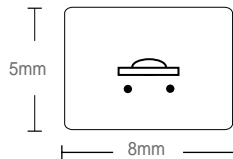

Specification:

- Voltage:	12V DC
- LED Spacing:	25.4mm, 27.8mm, 55mm, 100mm
- Dimension:	5mm x 8mm
	6mm x 12mm
LED Color:	
- Red	Yellow Green
Amber	Cold White
Blue	Pure Green

Application:

- Architectural outline and stage lighting
- Stairway and aisle lighting covers
- Emergency lighting
- Pathway lighting
- Billboards
- Marine lighting
- Under & over cabinet
- cove lighting

Schematics:

PHOTOMETRICS

Candle power distribution

Technical Data of Micro LED Light Strip:

DIMENSION	LED COLOR	VOLTAGE	LED SPACING	NUMBER OF LED/MT	MAX POWER CONSUMPTION	MAX SINGLE RUN	RECOMMENDED MAX SINGLE RUN
6 x 12	<div style="display: flex; flex-direction: column; gap: 5px;"> ■ Red ■ Amber </div>	12 V	27.8 mm	35	1.73 W/Mt	25 Meters	15 Meters
	<div style="display: flex; flex-direction: column; gap: 5px;"> ■ Blue ■ Pure Green White / Warm White </div>				2.88 W/Mt	25 Meters	15 Meters
	■ Blue		55 mm	18	1.45 W/Mt	30 Meters	20 Meters
	<div style="display: flex; flex-direction: column; gap: 5px;"> ■ Red ■ Amber </div>		100 mm	10	0.45 W/Mt	30 Meters	20 Meters
	<div style="display: flex; flex-direction: column; gap: 5px;"> ■ Blue ■ Pure Green White / Warm White </div>				0.8 W/Mt	30 Meters	20 Meters
	5 x 8		<div style="display: flex; flex-direction: column; gap: 5px;"> ■ Red ■ Amber </div>	12 V	25.4 mm	39	1.8 W/Mt
<div style="display: flex; flex-direction: column; gap: 5px;"> ■ Blue ■ Pure Green White / Warm White </div>		3.3 W/Mt	25 Meters				15 Meters