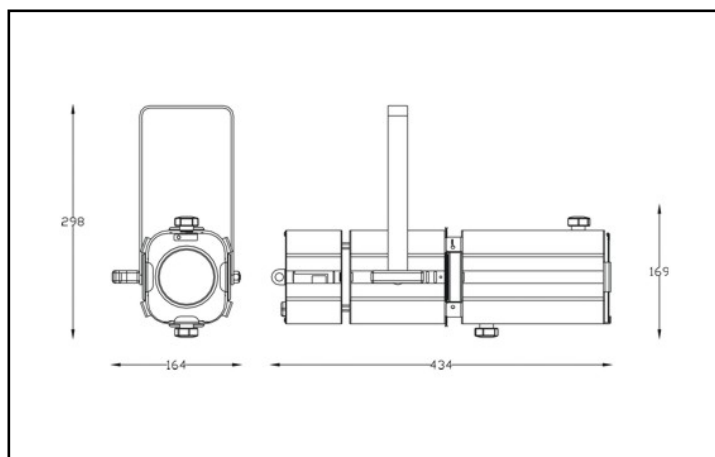

CE **MINI PONY PROFILE 31°/46°**
DMX 3000°K
Cod. 9812416605

Handy profile with small dimensions, with 50W LED source, 31°/46° optics, dmx dimming control, stand alone functions, manual regulation of zoom and focus, complete with color frame.

Control signals: DMX512, DALI (OPTIONAL), WIRELESS DMX (optional). Stand-alone functions with local control of intensity. PWM can be set via display from 300Hz to 4Khz in not even steps. Resolution 8/ 8-11Bit conversion /16 Bit. USB port for software update.

ELECTRICAL DATA

Power supply	100-240Vac 50/60Hz
Max power consumption	0.22 A
Max power	50 W
DMX connection	5 POLES XRL PLUG
Power connection	1m x 3x1,5mm SILICONE INSULATED CABLE

OPTICAL DATA

Number and type of LEDs	1 COB BRIDGELUX
Color temperature	3000 °K
CRI min.	90
Optics	31°/46°

MECHANICAL DATA

Painting	BLACK WITH EPOXIDIC POWDER
Net weight	2.8 Kg
Cooling system	AUTOMATIC FAN ASSISTED WITH VARIABLE SPEED
Max noise level	0 - 16 db
Body	DIE-CAST ALUMINIUM
IP protection rate	IP20

FUNCTIONAL DATA

Working position	+/-90°
Max ambient temperature	35 °C
Thermal protection	ELECTRONIC
Colors and dimmer resolution	8-16 BIT
Stand-alone function	DIMMER
Control signal	DMX 512, DALI (OPTIONAL), WIRELESS DMX (OPTIONAL)

PHOTOMETRIC DATA at minimum zoom - allo zoom minimo

in focus beam - diametro a fuoco

Dist. m	2	3	4	5	6	7	8	9
Lux	5614	2495	1403	898	624	458	351	277
Diam. m	1,1	1,6	2,1	2,7	3,2	3,7	4,2	4,8

PHOTOMETRIC DATA at maximum zoom - allo zoom massimo

in focus diameter - diametro a fuoco

Dist. m	2	3	4	5	6	7	8	9
Lux	3758	1670	939	601	418	307	235	186
Diam. m	1,6	2,4	3,2	4,0	4,8	5,6	6,4	7,2