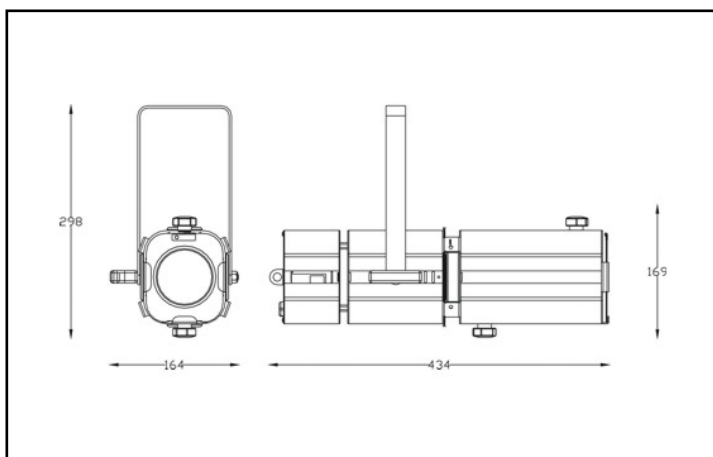

CE MINI PONY PROFILE 31°/46°

5000°K

Cod. 9812416505

Handy profile with small dimensions, with 50W LED source, 31°/46° optics, manual regulation of zoom and focus, complete with color frame.

ELECTRICAL DATA

Power supply	100-240Vac 50/60Hz
Max power consumption	0.22 A
Max power	50 W
DMX connection	-
Power connection	1m x 3x1,5mm SILICONE INSULATED CABLE

OPTICAL DATA

Number and type of LEDs	1 COB BRIDGELUX
Color temperature	5000 °K
CRI min.	90
Optics	31°/46°

MECHANICAL DATA

Painting	BLACK WITH EPOXIDIC POWDER
Net weight	2.8 Kg
Cooling system	AUTOMATIC FAN ASSISTED WITH VARIABLE SPEED
Max noise level	0 - 16 db
Body	DIE-CAST ALUMINIUM
IP protection rate	IP20

FUNCTIONAL DATA

Working position	+/-90°
Max ambient temperature	35 °C
Thermal protection	ELECTRONIC
Colors and dimmer resolution	-

PHOTOMETRIC DATA at minimum zoom - allo zoom minimo

in focus beam - diametro a fuoco

Dist. m	2	3	4	5	6	7	8	9
Lux	6525	2900	1631	1044	725	533	408	322
Diam. m	1,1	1,6	2,1	2,7	3,2	3,7	4,2	4,8

PHOTOMETRIC DATA at maximum zoom - allo zoom massimo

in focus diameter - diametro a fuoco

Dist. m	2	3	4	5	6	7	8	9
Lux	4365	1940	1091	698	485	356	273	216
Diam. m	1,6	2,4	3,2	4,0	4,8	5,6	6,4	7,2