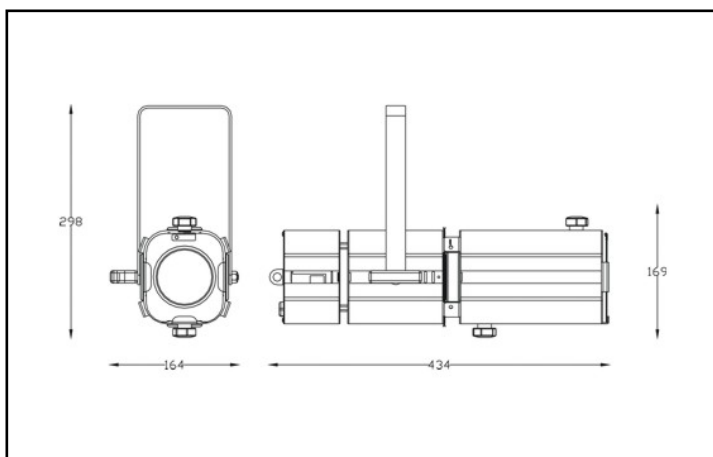

### MECHANICAL DATA

Painting	BLACK WITH EPOXIDIC POWDER
Net weight	2.8 Kg
Cooling system	AUTOMATIC FAN ASSISTED WITH VARIABLE SPEED
Max noise level	0 - 16 db
Body	EXTRUDED ALUMINIUM AND STEEL SHEET
IP protection rate	IP20

### PHOTOMETRIC DATA at minimum zoom - allo zoom minimo

in focus beam - diametro a fuoco

Dist. m	2	3	4	5	6	7	8	9
Lux	5614	2495	1403	898	624	458	351	277
Diam. m	1,1	1,6	2,1	2,7	3,2	3,7	4,2	4,8

### PHOTOMETRIC DATA at maximum zoom - allo zoom massimo

in focus diameter - diametro a fuoco

Dist. m	2	3	4	5	6	7	8	9
Lux	3758	1670	939	601	418	307	235	186
Diam. m	1,6	2,4	3,2	4,0	4,8	5,6	6,4	7,2