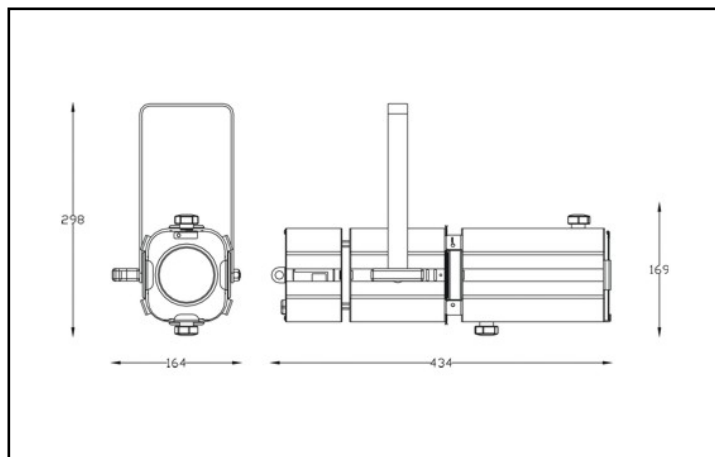

### ELECTRICAL DATA

|                       |                                       |
|-----------------------|---------------------------------------|
| Power supply          | 100-240Vac 50/60Hz                    |
| Max power consumption | 0.22 A                                |
| Max power             | 50 W                                  |
| DMX connection        | 5 POLES XRL PLUG                      |
| Power connection      | 1m x 3x1,5mm SILICONE INSULATED CABLE |

### MECHANICAL DATA

|                    |  |
|--------------------|--|
| Painting           | BLACK WITH EPOXIDIC POWDER                 |
| Net weight         | 2.8 Kg                                     |
| Cooling system     | AUTOMATIC FAN ASSISTED WITH VARIABLE SPEED |
| Max noise level    | 0 - 16 db                                  |
| Body               | DIE-CAST ALUMINIUM                         |
| IP protection rate | IP20                                       |

### PHOTOMETRIC DATA at maximum zoom - allo zoom massimo

in focus diameter - diametro a fuoco

|         |      |      |      |     |     |     |     |     |
|---------|------|------|------|-----|-----|-----|-----|-----|
| Dist. m | 2    | 3    | 4    | 5   | 6   | 7   | 8   | 9   |
| Lux     | 4365 | 1940 | 1091 | 698 | 485 | 356 | 273 | 216 |
| Diam. m | 1,6  | 2,4  | 3,2  | 4,0 | 4,8 | 5,6 | 6,4 | 7,2 |