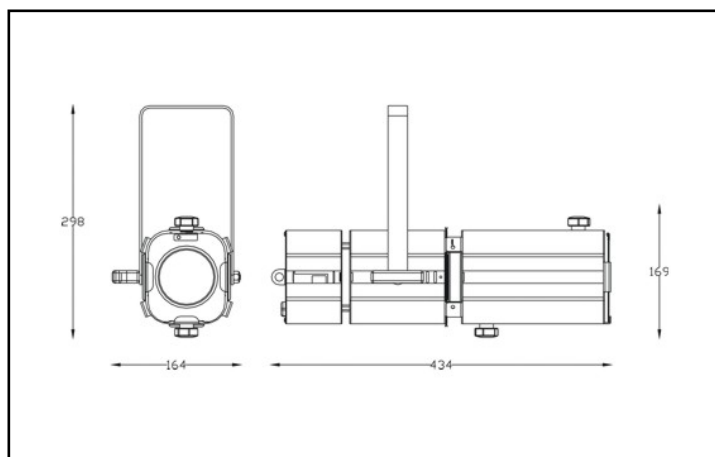

CE **MINI PONY PROFILE 20°/38°**
DMX 5000°K
Cod. 9812046505

Handy profile with small dimensions, with 50W LED source, 20°/38° optics, dmx dimming control, stand alone functions, manual regulation of zoom and focus, complete with color frame.
Control signals: DMX512, DALI (OPTIONAL), WIRELESS DMX (optional). Stand-alone functions with local control of intensity. PWM can be set via display from 300Hz to 4Khz in not even steps.
Resolution 8/ 8-11Bit conversion /16 Bit. USB port for software update.

ELECTRICAL DATA

Power supply	100-240Vac 50/60Hz
Max power consumption	0.22 A
Max power	50 W
DMX connection	5 POLES XRL PLUG
Power connection	1m x 3x1,5mm SILICONE INSULATED CABLE

OPTICAL DATA

Number and type of LEDs	1 COB BRIDGELUX
Color temperature	5000 °K
CRI min.	90
Optics	20° - 38°

MECHANICAL DATA

Painting	BLACK WITH EPOXIDIC POWDER
Net weight	2.8 Kg
Cooling system	AUTOMATIC FAN ASSISTED WITH VARIABLE SPEED
Max noise level	0 - 16 db
Body	EXTRUDED ALUMINIUM AND STEEL SHEET
IP protection rate	IP20

FUNCTIONAL DATA

Working position	+/-90°
Max ambient temperature	35 °C
Thermal protection	ELECTRONIC
Colors and dimmer resolution	8-16 BIT
Stand-alone function	DIMMER
Control signal	DMX 512, DALI (OPTIONAL), WIRELESS DMX (OPTIONAL)

PHOTOMETRIC DATA at minimum zoom - allo zoom minimo

in focus beam - fascio a fuoco								
Dist. m	2	3	4	5	6	7	8	9
Lux	7313	3250	1828	1170	813	597	457	361
Diam. m	0,6	0,9	1,2	1,6	1,9	2,2	2,5	2,8

PHOTOMETRIC DATA at maximum zoom - allo zoom massimo

in focus beam - fascio a fuoco								
Dist. m	2	3	4	5	6	7	8	9
Lux	4388	1950	1097	702	488	358	274	217
Diam. m	1,3	2,0	2,7	3,3	4,0	4,7	5,3	6,0