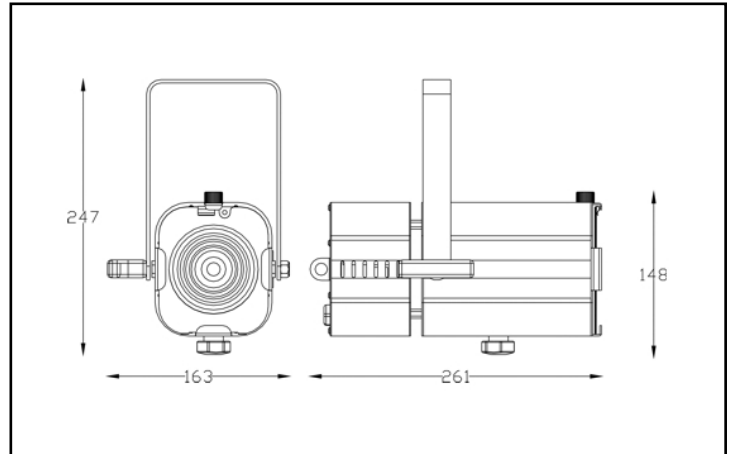

MINI PONY F 5000°K

Cod. 9812036505

Handy spotlight with small dimensions, with 50W LED source, fresnel lens, manual regulation of zoom, complete with color frame.

ELECTRICAL DATA

Power supply	100-240Vac 50/60Hz
Max power consumption	0.22 A
Max power	50 W
DMX connection	-
Power connection	1m x 3x1,5mm SILICONE INSULATED CABLE

OPTICAL DATA

Number and type of LEDs	1 COB BRIDGELUX
Color temperature	5000 °K
CRI min.	90
Optics	13° - 88°

MECHANICAL DATA

Painting	BLACK WITH EPOXIDIC POWDER
Net weight	1.7 Kg
Cooling system	AUTOMATIC FAN ASSISTED WITH VARIABLE SPEED
Max noise level	0 - 16 db
Body	EXTRUDED ALUMINIUM AND STEEL SHEET
IP protection rate	IP20

FUNCTIONAL DATA

Working position	+/-90°
Max ambient temperature	35 °C
Thermal protection	ELECTRONIC
Colors and dimmer resolution	-
Stand-alone function	-
Control signal	-

PHOTOMETRIC DATA at minimum zoom - allo zoom minimo

For 50% of maximum illumination - Fino al 50% dell'illuminamento max

Dist. m	2	3	4	5	6	7	8	9
Lux	6019	2675	1505	963	669	491	376	297
Diam. m	0,5	0,8	1,1	1,4	1,6	1,9	2,2	2,5

For 10% of maximum illumination - Fino al 10% dell'illuminamento max

Dist. m	2	3	4	5	6	7	8	9
Lux	6019	2675	1505	963	669	491	376	297
Diam. m	0,9	1,3	1,7	2,1	2,6	3,0	3,4	3,8

PHOTOMETRIC DATA at maximum zoom - allo zoom massimo

For 50% of maximum illumination - Fino al 50% dell'illuminamento max

Dist. m	2	3	4	5	6	7	8	9
Lux	979	435	245	157	109	80	61	48
Diam. m	2,6	3,9	5,2	6,5	7,7	9,0	10,3	11,6

For 10% of maximum illumination - Fino al 10% dell'illuminamento max

Dist. m	2	3	4	5	6	7	8	9
Lux	979	435	245	157	109	80	61	48
Diam. m	3,4	5,2	6,9	8,6	10,3	12,1	13,8	15,5