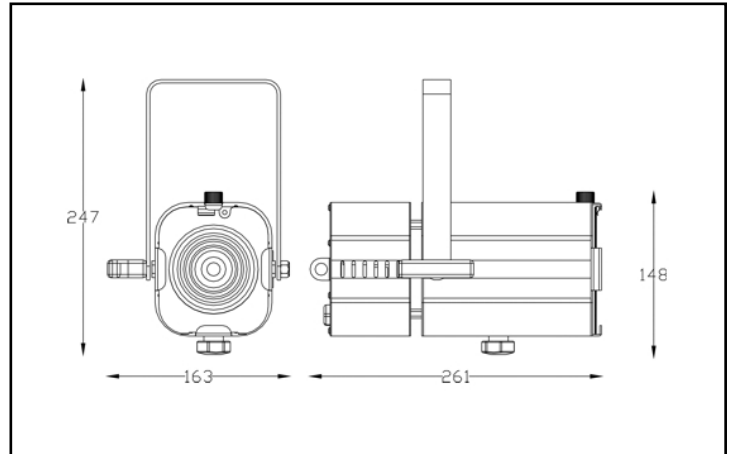

## ELECTRICAL DATA

Power supply	100-240Vac 50/60Hz
Max power consumption	0.22 A
Max power	50 W
DMX connection	-
Power connection	1m x 3x1,5mm SILICONE INSULATED CABLE

## MECHANICAL DATA

Painting	BLACK WITH EPOXIDIC POWDER
Net weight	1.7 Kg
Cooling system	AUTOMATIC FAN ASSISTED WITH VARIABLE SPEED
Max noise level	0 - 16 db
Body	EXTRUDED ALUMINIUM AND STEEL SHEET
IP protection rate	IP20

### PHOTOMETRIC DATA at minimum zoom - allo zoom minimo

For 50% of maximum illumination - Fino al 50% dell'illuminamento max

Dist. m	2	3	4	5	6	7	8	9
Lux	5175	2300	1294	828	575	422	323	256
Diam. m	0,5	0,8	1,1	1,4	1,6	1,9	2,2	2,5

### PHOTOMETRIC DATA at maximum zoom - allo zoom massimo

For 50% of maximum illumination - Fino al 50% dell'illuminamento max

Dist. m	2	3	4	5	6	7	8	9
Lux	808	359	202	129	90	66	50	40
Diam. m	2,6	3,9	5,2	6,5	7,8	9,1	10,4	11,7