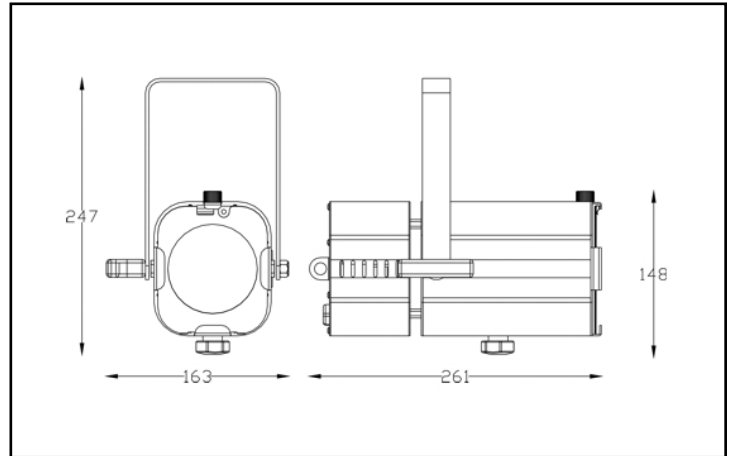

OPTICAL DATA

Number and type of LEDs	1 COB BRIDGELUX
Color temperature	5000 °K
CRI min.	90
Optics	12° - 95°

MECHANICAL DATA

Painting	BLACK WITH EPOXIDIC POWDER
Net weight	1.7 Kg
Cooling system	AUTOMATIC FAN ASSISTED WITH VARIABLE SPEED
Max noise level	0 - 16 db
Body	EXTRUDED ALUMINIUM AND STEEL SHEET
IP protection rate	IP20

FUNCTIONAL DATA

Working position	+/-90°
Max ambient temperature	35 °C
Thermal protection	ELECTRONIC
Colors and dimmer resolution	-
Stand-alone function	-
Control signal	-

PHOTOMETRIC DATA at minimum zoom - allo zoom minimo

For 50% of maximum illumination - Fino al 50% dell'illuminamento max

Dist. m	2	3	4	5	6	7	8	9
Lux	6075	2700	1519	972	675	496	380	300
Diam. m	0,4	0,6	0,8	1,0	1,1	1,3	1,5	1,7

For 10% of maximum illumination - Fino al 10% dell'illuminamento max

Dist. m	2	3	4	5	6	7	8	9
Lux	6075	2700	1519	972	675	496	380	300
Diam. m	0,7	1,1	1,4	1,8	2,1	2,5	2,8	3,2

PHOTOMETRIC DATA at maximum zoom - allo zoom massimo

For 50% of maximum illumination - Fino al 50% dell'illuminamento max