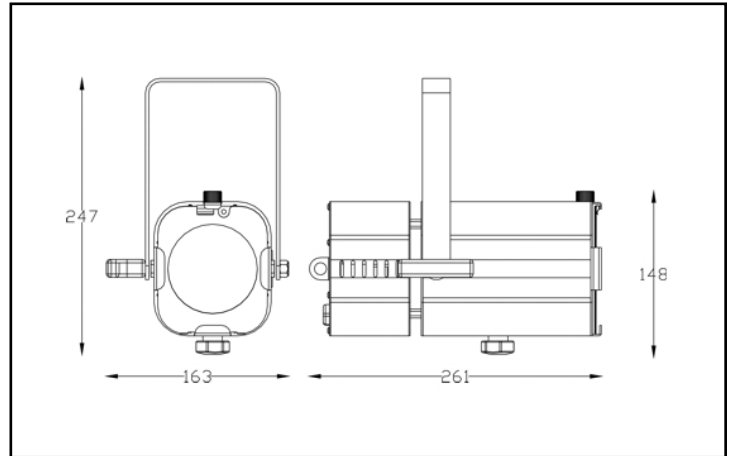

OPTICAL DATA

Number and type of LEDs	1 COB BRIDGELUX
Color temperature	3000 °K
CRI min.	90
Optics	12° - 95°

MECHANICAL DATA

Painting	BLACK WITH EPOXIDIC POWDER
Net weight	1.7 Kg
Cooling system	AUTOMATIC FAN ASSISTED WITH VARIABLE SPEED
Max noise level	0 - 16 db
Body	EXTRUDED ALUMINIUM AND STEEL SHEET
IP protection rate	IP20

FUNCTIONAL DATA

Working position	+/-90°
Max ambient temperature	35 °C
Thermal protection	ELECTRONIC
Colors and dimmer resolution	-
Stand-alone function	-
Control signal	-

PHOTOMETRIC DATA at minimum zoom - allo zoom minimo

For 50% of maximum illumination - Fino al 50% dell'illuminamento max

Dist. m	2	3	4	5	6	7	8	9
Lux	5063	2250	1266	810	563	413	316	250
Diam. m	0,4	0,6	0,8	1,0	1,1	1,3	1,5	1,7

For 10% of maximum illumination - Fino al 10% dell'illuminamento max

Dist. m	2	3	4	5	6	7	8	9
Lux	5063	2250	1266	810	563	413	316	250
Diam. m	0,7	1,1	1,4	1,8	2,1	2,5	2,8	3,2

PHOTOMETRIC DATA at maximum zoom - allo zoom massimo

For 50% of maximum illumination - Fino al 50% dell'illuminamento max