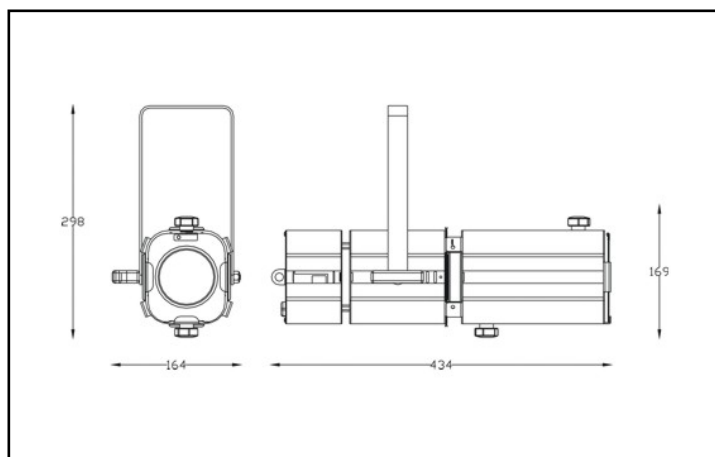

**CE MINI PONY PROFILE 20°/38°
DMX 3000°K**
Cod. 9812006605

Handy profile with small dimensions, with 50W LED source, 20°/38° optics, dmx dimming control, stand alone functions, manual regulation of zoom and focus, complete with color frame.

Control signals: DMX512, DALI (OPTIONAL), WIRELESS DMX (optional). Stand-alone functions with local control of intensity. PWM can be set via display from 300Hz to 4Khz in not even steps. Resolution 8/ 8-11Bit conversion /16 Bit. USB port for software update.

ELECTRICAL DATA

Power supply	100-240Vac 50/60Hz
Max power consumption	0.22 A
Max power	50 W
DMX connection	5 POLES XRL PLUG + RJ 45
Power connection	1m x 3x1,5mm SILICONE INSULATED CABLE

OPTICAL DATA

Number and type of LEDs	1 COB BRIDGELUX
Color temperature	3000 °K
CRI min.	90
Optics	20° - 38°

MECHANICAL DATA

Painting	BLACK WITH EPOXIDIC POWDER
Net weight	2.8 Kg
Cooling system	AUTOMATIC FAN ASSISTED WITH VARIABLE SPEED
Max noise level	0 - 16 db
Body	EXTRUDED ALUMINIUM AND STEEL SHEET
IP protection rate	IP20

FUNCTIONAL DATA

Working position	+/-90°
Max ambient temperature	35 °C
Thermal protection	ELECTRONIC
Colors and dimmer resolution	8-16 BIT
Stand-alone function	DIMMER
Control signal	DMX 512, DALI (OPTIONAL), WIRELESS DMX (OPTIONAL).

PHOTOMETRIC DATA at minimum zoom - allo zoom minimo

in focus beam - fascio a fuoco

Dist. m	2	3	4	5	6	7	8	9
Lux	6278	2790	1569	1004	698	512	392	310
Diam. m	0,6	0,9	1,2	1,6	1,9	2,2	2,5	2,8

PHOTOMETRIC DATA at maximum zoom - allo zoom massimo

in focus beam - fascio a fuoco

Dist. m	2	3	4	5	6	7	8	9
Lux	3758	1670	939	601	418	307	235	186
Diam. m	1,3	2,0	2,7	3,3	4,0	4,7	5,3	6,0