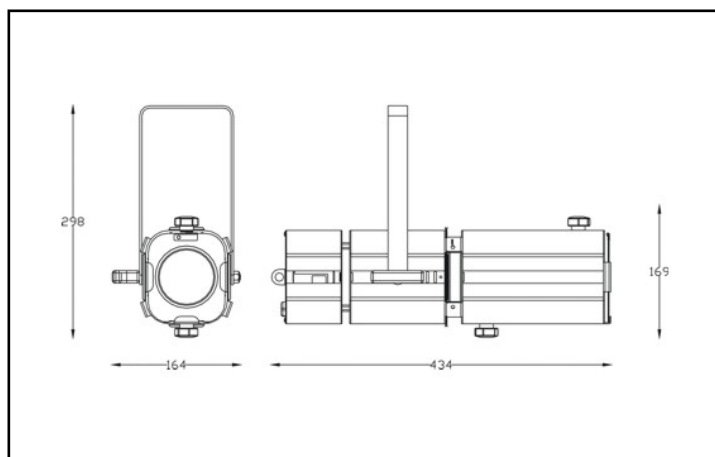

CE **MINI PONY PROFILE 20°/38°**
5000°K
Cod. 9812006505

Handy profile with small dimensions, with 50W LED source, 20°/38° optics, manual regulation of zoom and focus, complete with color frame.

ELECTRICAL DATA

Power supply	100-240Vac 50/60Hz
Max power consumption	0.22 A
Max power	50 W
DMX connection	-
Power connection	1m x 3x1,5mm SILICONE INSULATED CABLE

OPTICAL DATA

Number and type of LEDs	1 COB BRIDGELUX
Color temperature	5000 °K
CRI min.	90
Optics	20° - 38°

MECHANICAL DATA

Painting	BLACK WITH EPOXIDIC POWDER
Net weight	2.8 Kg
Cooling system	FORCED VENTILATION
Max noise level	0 - 16 db
Body	EXTRUDED ALUMINIUM AND STEEL SHEET
IP protection rate	IP20

FUNCTIONAL DATA

Working position	+/-90°
Max ambient temperature	35 °C
Thermal protection	ELECTRONIC
Colors and dimmer resolution	-
Stand-alone function	-
Control signal	-

PHOTOMETRIC DATA at minimum zoom - allo zoom minimo

in focus beam - fascio a fuoco

Dist. m	2	3	4	5	6	7	8	9
Lux	7313	3250	1828	1170	813	597	457	361
Diam. m	0,6	0,9	1,2	1,6	1,9	2,2	2,5	2,8

PHOTOMETRIC DATA at maximum zoom - allo zoom massimo

in focus beam - fascio a fuoco

Dist. m	2	3	4	5	6	7	8	9
Lux	4388	1950	1097	702	488	358	274	217
Diam. m	1,3	2,0	2,7	3,3	4,0	4,7	5,3	6,0