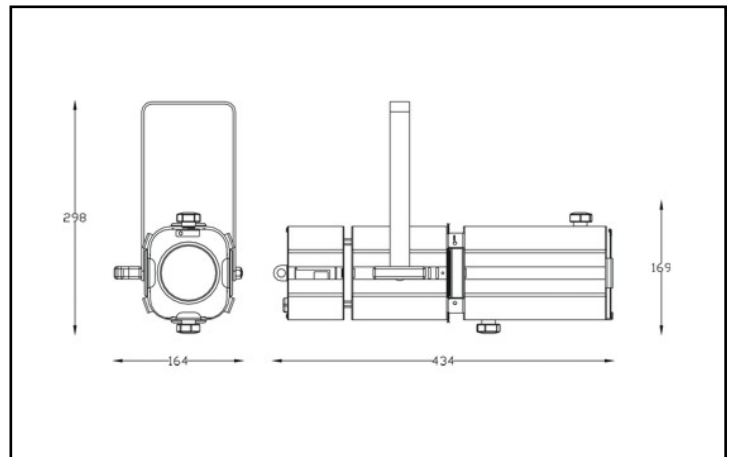

CE MINI PONY PROFILE 20°/38°
3000°K
Cod. 9812000005

Handy profile with small dimensions, with 50W LED source, 20°/38° optics, manual regulation of zoom and focus, complete with color frame.

ELECTRICAL DATA

Power supply	100-240Vac 50/60Hz
Max power consumption	0.22 A
Max power	50 W
DMX connection	-
Power connection	1m x 3x1,5mm SILICONE INSULATED CABLE

OPTICAL DATA

Number and type of LEDs	1 COB BRIDGELUX
Color temperature	3000 °K
CRI min.	90
Optics	20°/38°

MECHANICAL DATA

Painting	BLACK WITH EPOXIDIC POWDER
Net weight	2.8 Kg
Cooling system	AUTOMATIC FAN ASSISTED WITH VARIABLE SPEED
Max noise level	0 - 16 db
Body	EXTRUDED ALUMINIUM AND STEEL SHEET
IP protection rate	IP20

FUNCTIONAL DATA

Working position	+/-90°
Max ambient temperature	35 °C
Thermal protection	ELECTRONIC
Colors and dimmer resolution	-
Stand-alone function	-
Control signal	-

PHOTOMETRIC DATA at minimum zoom - allo zoom minimo

in focus beam - fascio a fuoco

Dist. m	2	3	4	5	6	7	8	9
Lux	6278	2790	1569	1004	698	512	392	310
Diam. m	0,6	0,9	1,2	1,6	1,9	2,2	2,5	2,8

PHOTOMETRIC DATA at maximum zoom - allo zoom massimo

in focus beam - fascio a fuoco

Dist. m	2	3	4	5	6	7	8	9
Lux	3758	1670	939	601	418	307	235	186
Diam. m	1,3	2,0	2,7	3,3	4,0	4,7	5,3	6,0