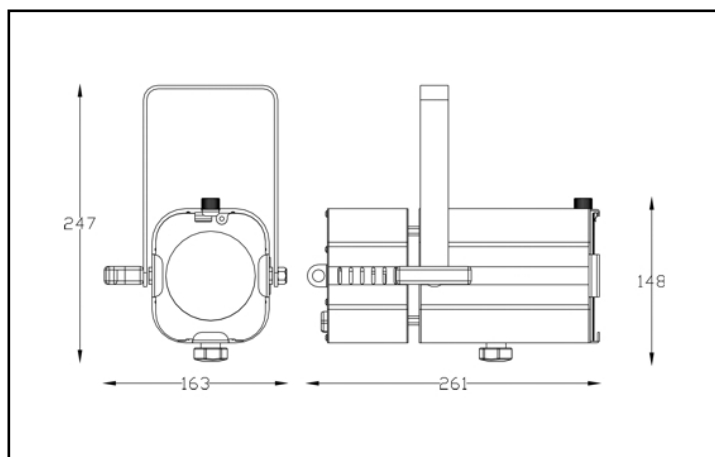

### MECHANICAL DATA

Painting	BLACK WITH EPOXIDIC POWDER
Net weight	1.7 Kg
Cooling system	AUTOMATIC FAN ASSISTED WITH VARIABLE SPEED
Max noise level	0 - 16 db
Body	EXTRUDED ALUMINIUM AND STEEL SHEET
IP protection rate	IP20

### PHOTOMETRIC DATA at minimum zoom - allo zoom minimo

For 50% of maximum illumination - Fino al 50% dell'illuminamento max

Dist. m	2	3	4	5	6	7	8	9
Lux	5063	2250	1266	810	563	413	316	250
Diam. m	0,4	0,6	0,8	1,0	1,1	1,3	1,5	1,7