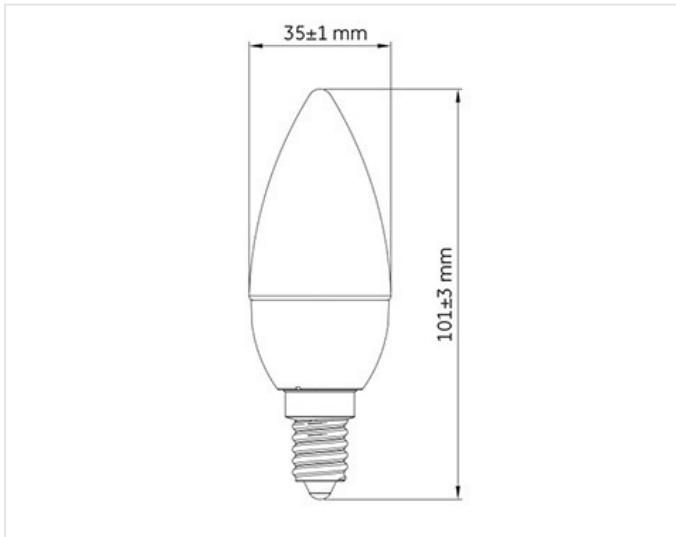

Technical drawing