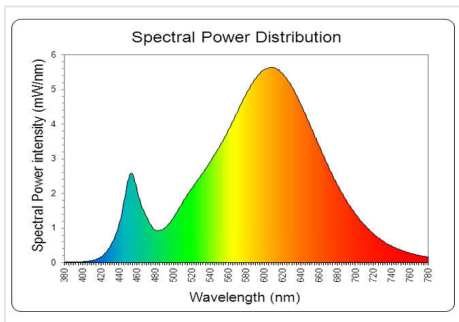

Spectral distribution