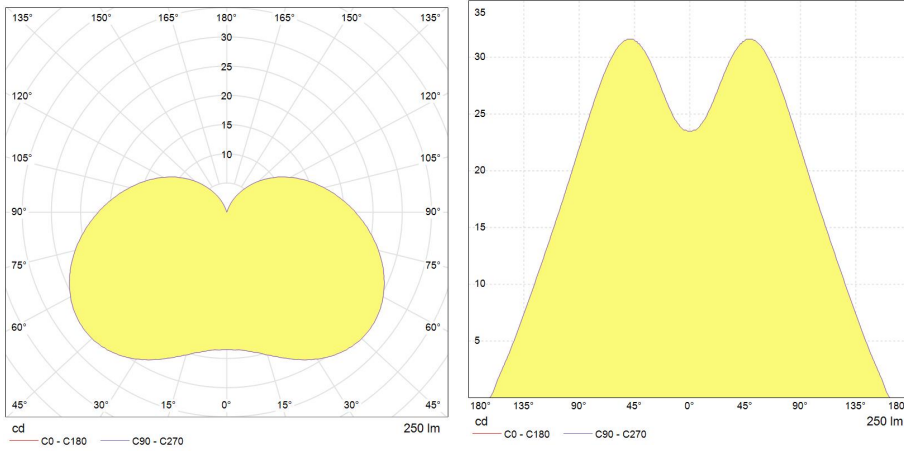

Photometric Data