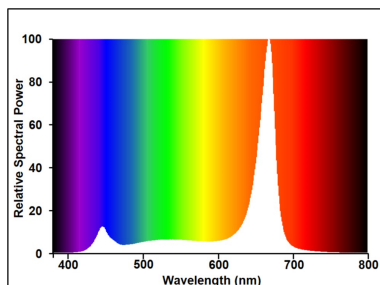

Gro-Lux® LED E27 GRO-LUX LED E27 VEGETATIVE 0020965

Flusso luminoso (nominale)(lm)	1100
Rated Luminous Flux Useful (lm)	1100
Photosynthetically active radiation (PAR)	39
Photosynthetic Photon Flux Density (PPFD)	13
Temperatura di colore (K)	2400
Colore della luce	Grolux
CRI (Ra)	60

Dati elettrici

Potenza nominale (W)	17
Intervallo di accensione (max)(s)	0.5
Tensione del prodotto (V)	230
Lamp power factor	0.9
Nominal Frequency (Hz)	50/60Hz

Dati vita utile

Average life (Nominal) (h)	25000
Vita utile media (nominale)(ore)	25000

Dati dimensionali

IP rating	IP44
Lunghezza nominale del prodotto (mm)	166
Nominal Product Diameter (mm)	125
Peso (Kg)	0.23

Dati di imballo

Tipologia imballo singolo	Carton
Product EAN number	5410288209654
Lunghezza imballo singolo (mm)	13.1
Larghezza imballo singolo (cm)	13.1
Packaging single depth (cm)	1.76
DUN14 (outer)	05410288209654
Quantità per imballo esterno	20
Packaging outer length / height (cm)	68.1
Packaging outer width (cm)	54.3
Packaging outer depth (cm)	38.2

Dati di sicurezza

Temperatura ottimale di utilizzo (°C)	-40-50
Lampade per applicazioni speciali	Si
Scopo previsto	Horticulture, Vegetative, Photoperiodic lighting
Adatto per l'illuminazione domestica	No
Messaggio di sicurezza	Not suitable for household

FOTOMETRIA

Gro-Lux® LED E27 GRO-LUX LED E27 VEGETATIVE 0020965

DISEGNI TECNICI