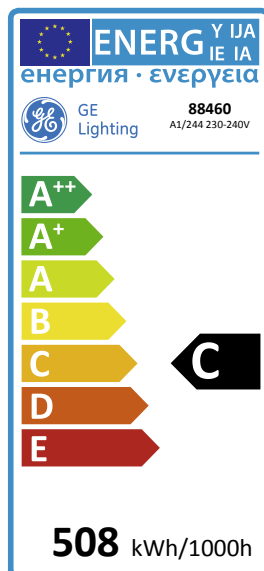

GE
Lighting

508
kWh/1000h

C
energy class

26
lumens/watt

Specialist Projector

A1/244 230-240V

88460

Product information

Application areas

Product data

Product Code	88460
Bulb Shape	Tubular
Bulb Diameter [mm]	28.5
Maximum Overall Length [mm]	75
Light Center Length [mm]	36.5
Net weight per piece [g]	20
Gross weight per piece [g]	35
Brand	General Electric (GE)
Cap/Base	GY9.5

Performance data

Weighted energy consumption [kWh/1000h]	507.25
Energy efficiency class (EEC)	C
Rated Life [h]	75
Nominal correlated colour temperature (CCT) [K]	3200
Nominal lumens [lm]	13000
Colour Rendering Index (CRI) [Ra]	100