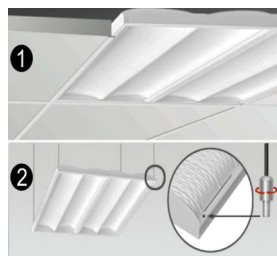

ONDA LED Soft Dark light panel LED

CE, RoHS

- IP54 Front
- IP50 Rear
- 230Vac (Driver inc.)
- 38W
- LED SMD
-
- Cable
- White Frame
- PC / Aluminium
- 20°C
+45°C
- 50000 hr (L80B20)

Photobiological safety group "0"

UGR ≤ 16

CRI ≥ 95

LED
140 lm/W

Questo dispositivo è munito di lampade a LED integrate

A++ }
A+ } LED
A }

LED panel with anti-glare soft dark light, the positioning of the light source placed at the sides of the diffusing reflectors provides both high light output while maintaining uniformity in environments, with reduced power consumption. The PMMA body makes the weight very low but at the same time resistant to shocks. Ideal for any type of applications such as offices, meeting rooms, doctors' offices, hospitals, shops and homes. Arena Luci also offers accessories for installations of any type, surface-mounted, suspended and ceiling. All the components of the panel are individually replaceable, ensuring reparability.