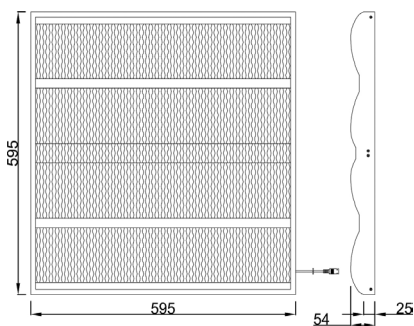

Sleeve for recessed installation
cod. APL1200

Sleeve for ceiling installation
cod. APL8640

Hanging kit not included
cod. APNL8640

cod. KBATT1236
3h emergency kit

cod. CO101-D1
DALI LUX sensor & Push Dimmer